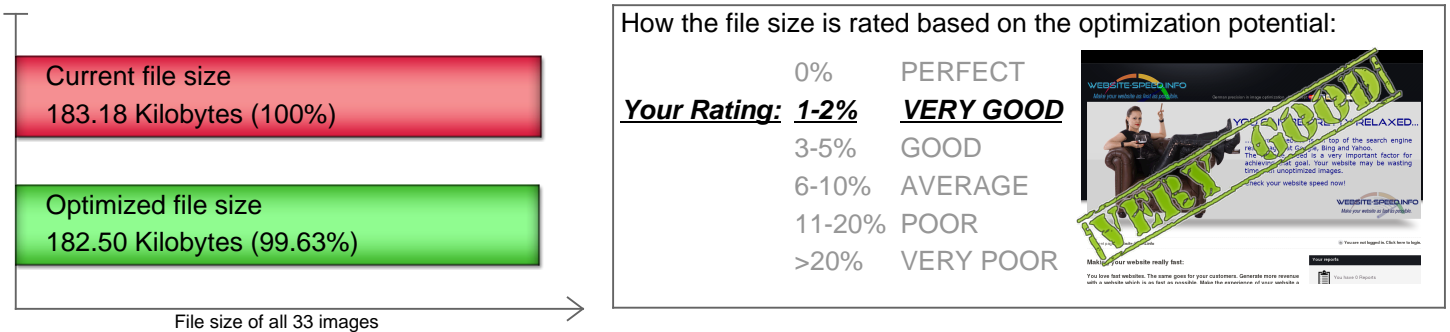

**FREE OF CHARGE ANALYSIS REPORT [SINGLE WEBSITE] OF:**  
**<http://www.website-speed.info>**

Report created on Tue Apr 25 14:39:45 CEST 2017 | ReportID: wtuWZoh7JMjw

Page 1 of 2

This report is about the possibility to reduce image file sizes without any loss of image quality.

From the given source we have downloaded and checked 33 images.  
 The total file size could be reduced from 183.18 Kilobytes by 0.37% to 182.50 Kilobytes.

To achieve that webpage speed optimization goal, you need to optimize 2 out of 33 images.