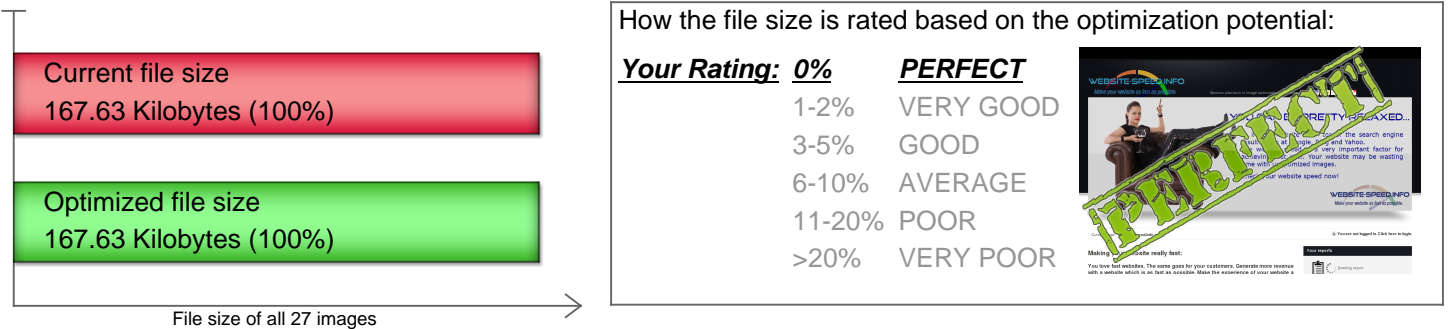

FREE OF CHARGE ANALYSIS REPORT [SINGLE WEBSITE] OF:
<http://www.website-speed.info>

Report created on Thu Apr 16 19:14:06 CEST 2015 | ReportID: wC7jgk9s09JK

Page 1 of 2

This report is about the possibility to reduce image file sizes without any loss of image quality.

From the given source we have downloaded and checked 27 images.
The total file size could be reduced from 167.63 Kilobytes by 0% to 167.63 Kilobytes.

Congratulations! The images we checked are fully optimized!

Hint: You have analyzed a single page only. We can also crawl more subpages automatically (e.g. the main page "www.example.com" linking to "www.example.com/subpage" etc.) or even check the whole site with FTP access. If you would like to have a more in-depth analyzation, feel free to contact us. We are happy to help.

If you need to optimize images for more than a one time basis, you might be interested in our monthly packages. The monthly packages offer you a great discount compared to the cost of invoicing single images.

[>>> Click here to get more information about our monthly packages! <<<](#)

You can review every image we downloaded from the given source and the optimization possibility of the images in the comprehensive list starting on the next page.

For easier understanding, we marked images that can be optimized by 20% or more in red, images that can be optimized up to 20% in black and images that are already fully optimized according to the state of the art in green.