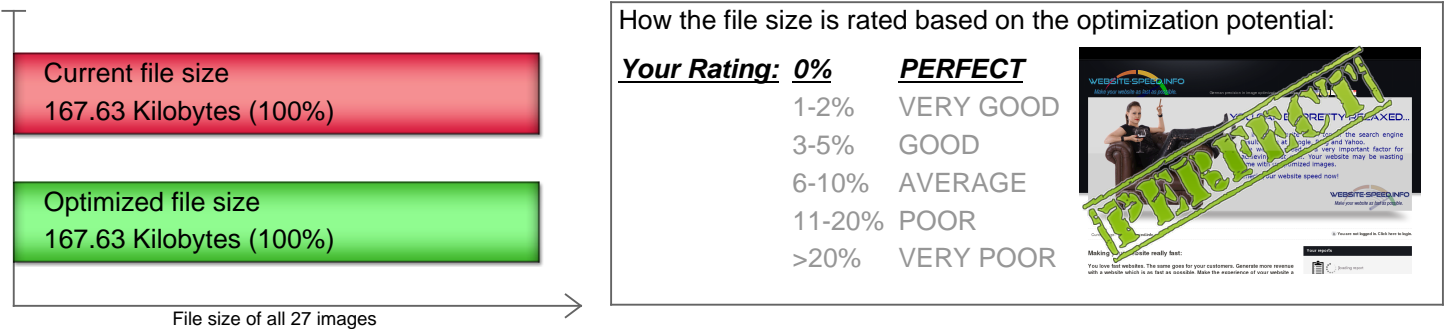

FREE OF CHARGE ANALYSIS REPORT [SINGLE WEBSITE] OF:
<http://www.website-speed.info>

Report created on Thu Apr 16 19:13:53 CEST 2015 | ReportID: uBAmFzbznLqH

Page 1 of 2

This report is about the possibility to reduce image file sizes without any loss of image quality.

From the given source we have downloaded and checked 27 images.
The total file size could be reduced from 167.63 Kilobytes by 0% to 167.63 Kilobytes.

Congratulations! The images we checked are fully optimized!

Hint: You have analyzed a single page only. We can also crawl more subpages automatically (e.g. the main page "www.example.com" linking to "www.example.com/subpage" etc.) or even check the whole site with FTP access. If you would like to have a more in-depth analyzation, feel free to contact us. We are happy to help.

If you need to optimize images for more than a one time basis, you might be interested in our monthly packages. The monthly packages offer you a great discount compared to the cost of invoicing single images.

[>>> Click here to get more information about our monthly packages! <<<](#)

You can review every image we downloaded from the given source and the optimization possibility of the images in the comprehensive list starting on the next page.

For easier understanding, we marked images that can be optimized by 20% or more in red, images that can be optimized up to 20% in black and images that are already fully optimized according to the state of the art in green.