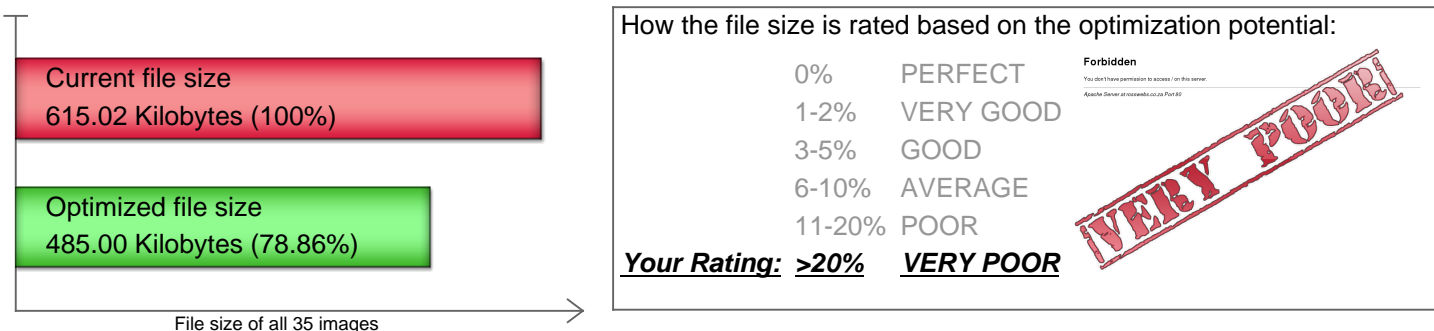

**FREE OF CHARGE ANALYSIS REPORT [SINGLE WEBSITE] OF:**

**<http://www.rosswebs.co.za>**

Report created on Thu Apr 16 19:16:06 CEST 2015 | ReportID: sz5Z6PXm9JrP

Page 1 of 2

This report is about the possibility to reduce image file sizes without any loss of image quality.

From the given source we have downloaded and checked 35 images.  
The total file size could be reduced from 615.02 Kilobytes by 21.14% to 485.00 Kilobytes.

To achieve that webpage speed optimization goal, you need to optimize 32 out of 35 images.

**>>> [Click here to order your optimized images fast and easy now!](#) <<<**

<https://www.website-speed.info/Order/sz5Z6PXm9JrP>

You can order the optimized images within 14 days after the report was created.