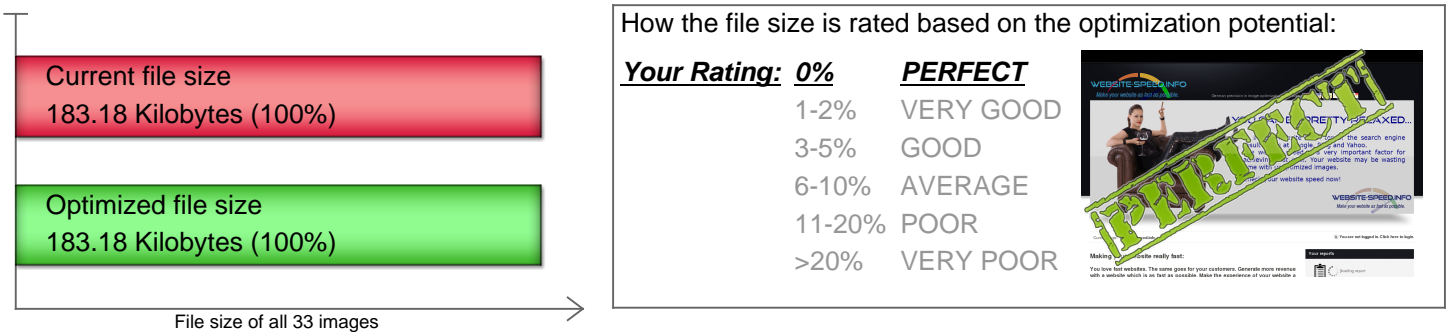

FREE OF CHARGE ANALYSIS REPORT [SINGLE WEBSITE] OF:
<http://www.website-speed.info>

Report created on Thu Sep 3 15:55:54 CEST 2015 | ReportID: sPRh2mld6qRn

Page 1 of 2

This report is about the possibility to reduce image file sizes without any loss of image quality.

From the given source we have downloaded and checked 33 images.
The total file size could be reduced from 183.18 Kilobytes by 0% to 183.18 Kilobytes.

Congratulations! The images we checked are fully optimized!

Hint: You have analyzed a single page only. We can also crawl more subpages automatically (e.g. the main page "www.example.com" linking to "www.example.com/subpage" etc.) or even check the whole site with FTP access. If you would like to have a more in-depth analysis, feel free to contact us. We are happy to help.

If you need to optimize images for more than a one time basis, you might be interested in our monthly packages. The monthly packages offer you a great discount compared to the cost of invoicing single images.

>>> [Click here to get more information about our monthly packages!](#) <<<

You can review every image we downloaded from the given source and the optimization possibility of the images in the comprehensive list starting on the next page.

For easier understanding, we marked images that can be optimized by 20% or more in red, images that can be optimized up to 20% in black and images that are already fully optimized according to the state of the art in green.

Website-Speed.info is a corporate division of the **HOEHNE AG**.

Business Unit Manager of Website-Speed.info: **Dipl.-Jur. Sebastian Hoehne, LL.M., LL.M.**

HOEHNE AG: Website-Speed.info
Ueber dem Kampfe 41
31008 Elze, Germany
<http://www.hoehne.ag>
service@hoehne.ag
Tel.: +49-5068-4957

Legal information of the HOEHNE AG:
CEO: Marita Hoehne
Supervisory Board (Chairman): Thomas Hoehne
Commercial register: AG Hildesheim 33HRB15314
VAT Ident.-No.: DE-206943865
Tax ID: 11-200-52219

Bank account (Germany):
Bank: Sparkasse Hildesheim
IBAN: DE 71 2595 0130 0000 0933 09
BIC: NOLADE 21 HIK
Account number: 93309
Bank code: 259 501 30

Bank account (Switzerland):
Bank: PostFinance Swiss
IBAN: CH 670 900 0000 9191 17784
BIC: POFICHBEXXX
Account number: 91-911778-4
Clearing Number: 09000

Bank account (Austria):
Bank: Raiffeisenverband Salzburg
IBAN: AT 68 35 000 000 16019317
BIC: RVS A AT 2 S
Account number: 160 19 317
Bank code: 35000