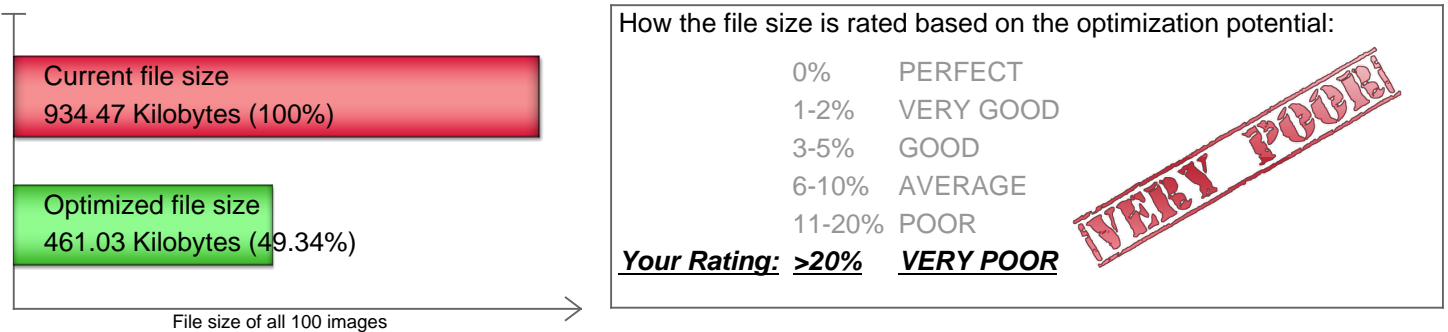

FREE OF CHARGE ANALYSIS REPORT [SINGLE WEBSITE] OF:
<http://www.navigatopark.com>

Report created on Thu Apr 16 19:15:32 CEST 2015 | ReportID: qhjJqP3UyxEt

Page 1 of 4

This report is about the possibility to reduce image file sizes without any loss of image quality.

From the given source we have downloaded and checked 100 images.
The total file size could be reduced from 934.47 Kilobytes by 50.66% to 461.03 Kilobytes.

To achieve that webpage speed optimization goal, you need to optimize 92 out of 100 images.