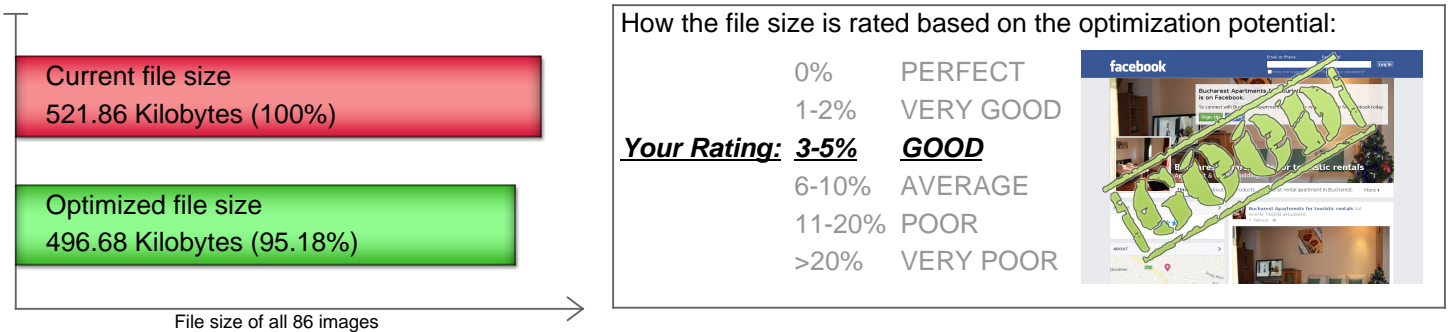

FREE OF CHARGE ANALYSIS REPORT [SINGLE WEBSITE] OF:
<https://www.facebook.com/easy2rent?ref=hl>

Report created on Thu Apr 16 19:14:19 CEST 2015 | ReportID: pdyKZc9o8mhz

Page 1 of 4

This report is about the possibility to reduce image file sizes without any loss of image quality.

From the given source we have downloaded and checked 86 images.
The total file size could be reduced from 521.86 Kilobytes by 4.82% to 496.68 Kilobytes.

To achieve that webpage speed optimization goal, you need to optimize 72 out of 86 images.

>>> Click here to order your optimized images fast and easy now! <<<

<https://www.website-speed.info/Order/pdyKZc9o8mhz>

You can order the optimized images within 14 days after the report was created.

Hint: You have analyzed a single page only. We can also crawl more subpages automatically (e.g. the main page "www.example.com" linking to "www.example.com/subpage" etc.) or even check the whole site with FTP access. If you would like to have a more in-depth analysis, feel free to contact us. We are happy to help.