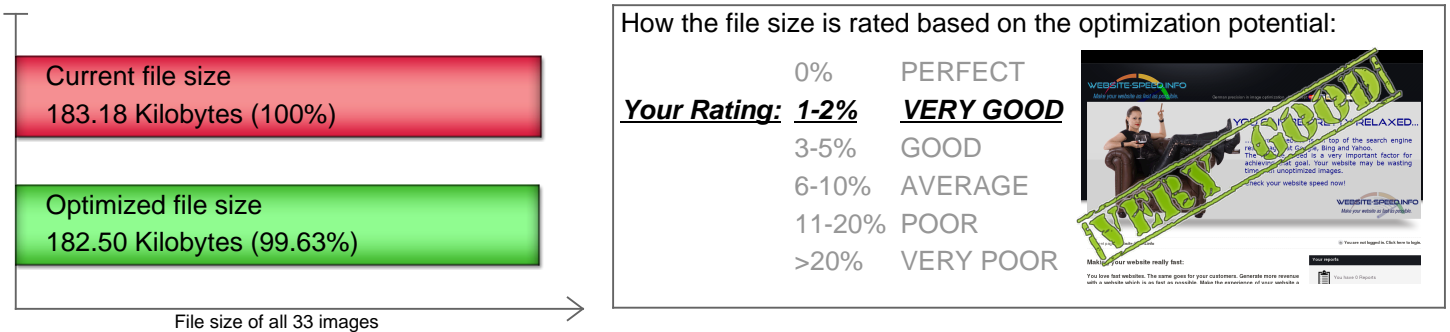

**FREE OF CHARGE ANALYSIS REPORT [SINGLE WEBSITE] OF:**  
**<http://www.website-speed.info>**

Report created on Wed Aug 30 0:57:12 CEST 2017 | ReportID: owwFpU8JCS1

Page 1 of 2

This report is about the possibility to reduce image file sizes without any loss of image quality.

From the given source we have downloaded and checked 33 images.  
 The total file size could be reduced from 183.18 Kilobytes by 0.37% to 182.50 Kilobytes.

To achieve that webpage speed optimization goal, you need to optimize 2 out of 33 images.

**>>> Click here to order your optimized images fast and easy now! <<<**

<https://www.website-speed.info/Order/owwFpU8JCS1>

You can order the optimized images within 14 days after the report was created.