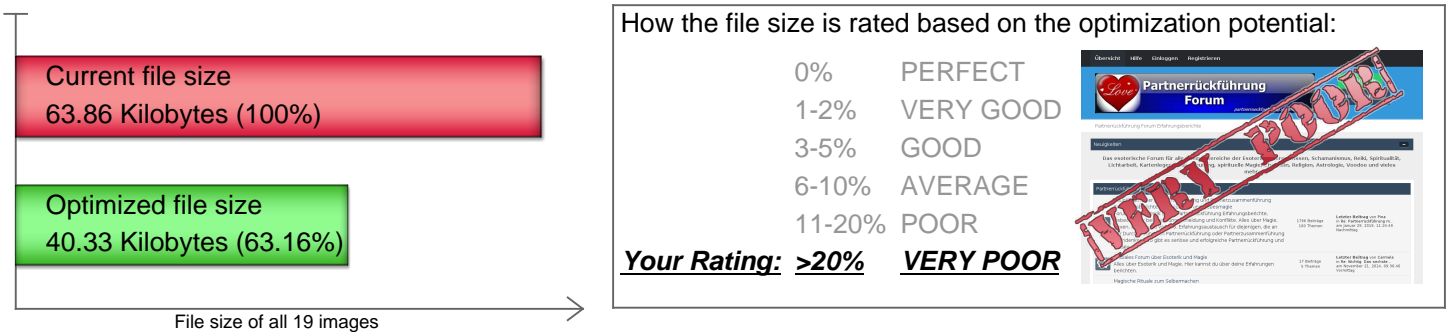

FREE OF CHARGE ANALYSIS REPORT [SINGLE WEBSITE] OF:
<https://www.yourforums.org/partnerrueckfuehrung>

Report created on Wed Jan 30 21:23:06 CET 2019 | ReportID: n3bWFhZufZzX

Page 1 of 2

This report is about the possibility to reduce image file sizes without any loss of image quality.

From the given source we have downloaded and checked 19 images.
The total file size could be reduced from 63.86 Kilobytes by 36.84% to 40.33 Kilobytes.

To achieve that webpage speed optimization goal, you need to optimize 13 out of 19 images.

>>> Click here to order your optimized images fast and easy now! <<<

<https://www.website-speed.info/Order/n3bWFhZufZzX>

You can order the optimized images within 14 days after the report was created.

Hint: You have analyzed a single page only. We can also crawl more subpages automatically (e.g. the main page "www.example.com" linking to "www.example.com/subpage" etc.) or even check the whole site with FTP access. If you would like to have a more in-depth analysis, feel free to contact us. We are happy to help.

If you need to optimize images for more than a one time basis, you might be interested in our monthly packages. The monthly packages offer you a great discount compared to the cost of invoicing single images.

>>> Click here to get more information about our monthly packages! <<<

You can review every image we downloaded from the given source and the optimization possibility of the images in the comprehensive list starting on the next page.

For easier understanding, we marked images that can be optimized by 20% or more in red, images that can be optimized up to 20% in black and images that are already fully optimized according to the state of the art in green.