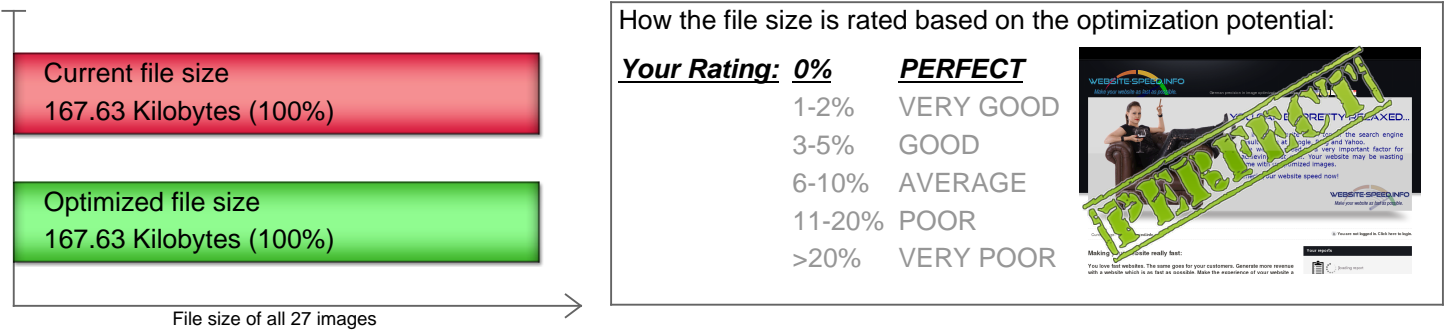

FREE OF CHARGE ANALYSIS REPORT [SINGLE WEBSITE] OF:
<http://www.website-speed.info>

Report created on Thu Apr 16 19:13:57 CEST 2015 | ReportID: mGldK1ITCSD9

Page 1 of 2

This report is about the possibility to reduce image file sizes without any loss of image quality.

From the given source we have downloaded and checked 27 images.
The total file size could be reduced from 167.63 Kilobytes by 0% to 167.63 Kilobytes.

Congratulations! The images we checked are fully optimized!

Hint: You have analyzed a single page only. We can also crawl more subpages automatically (e.g. the main page "www.example.com" linking to "www.example.com/subpage" etc.) or even check the whole site with FTP access. If you would like to have a more in-depth analyzation, feel free to contact us. We are happy to help.

If you need to optimize images for more than a one time basis, you might be interested in our monthly packages. The monthly packages offer you a great discount compared to the cost of invoicing single images.

>>> [Click here to get more information about our monthly packages!](#) <<<

You can review every image we downloaded from the given source and the optimization possibility of the images in the comprehensive list starting on the next page.

For easier understanding, we marked images that can be optimized by 20% or more in red, images that can be optimized up to 20% in black and images that are already fully optimized according to the state of the art in green.