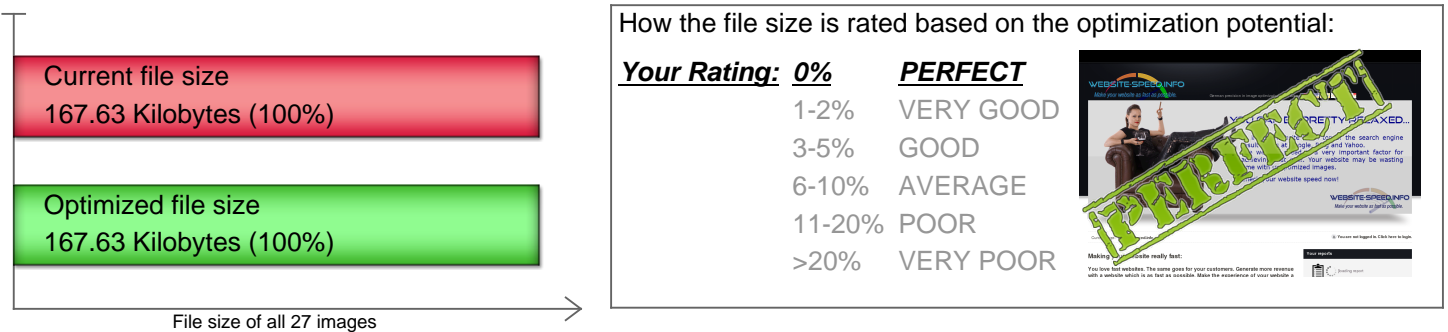

FREE OF CHARGE ANALYSIS REPORT [SINGLE WEBSITE] OF:
<http://www.website-speed.info>

Report created on Thu Apr 16 19:12:32 CEST 2015 | ReportID: jq7sdMt49JkN

Page 1 of 2

This report is about the possibility to reduce image file sizes without any loss of image quality.

From the given source we have downloaded and checked 27 images.
The total file size could be reduced from 167.63 Kilobytes by 0% to 167.63 Kilobytes.

Congratulations! The images we checked are fully optimized!

Hint: You have analyzed a single page only. We can also crawl more subpages automatically (e.g. the main page "www.example.com" linking to "www.example.com/subpage" etc.) or even check the whole site with FTP access. If you would like to have a more in-depth analyzation, feel free to contact us. We are happy to help.

If you need to optimize images for more than a one time basis, you might be interested in our monthly packages. The monthly packages offer you a great discount compared to the cost of invoicing single images.

[>>> Click here to get more information about our monthly packages! <<<](#)

You can review every image we downloaded from the given source and the optimization possibility of the images in the comprehensive list starting on the next page.

For easier understanding, we marked images that can be optimized by 20% or more in red, images that can be optimized up to 20% in black and images that are already fully optimized according to the state of the art in green.