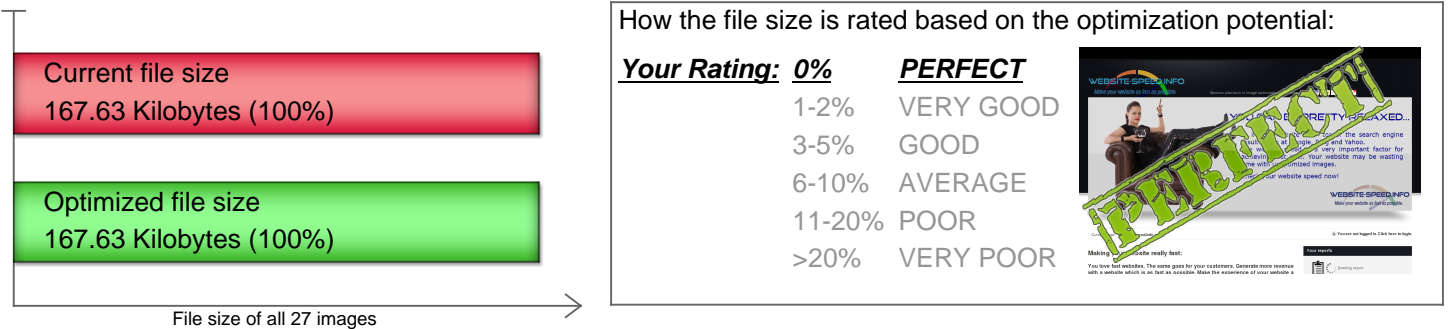

FREE OF CHARGE ANALYSIS REPORT [SINGLE WEBSITE] OF:
<http://www.website-speed.info>

Report created on Thu Apr 16 19:14:32 CEST 2015 | ReportID: j8AuClfVSzRf

Page 1 of 2

This report is about the possibility to reduce image file sizes without any loss of image quality.

From the given source we have downloaded and checked 27 images.
The total file size could be reduced from 167.63 Kilobytes by 0% to 167.63 Kilobytes.

Congratulations! The images we checked are fully optimized!

Hint: You have analyzed a single page only. We can also crawl more subpages automatically (e.g. the main page "www.example.com" linking to "www.example.com/subpage" etc.) or even check the whole site with FTP access. If you would like to have a more in-depth analyzation, feel free to contact us. We are happy to help.

If you need to optimize images for more than a one time basis, you might be interested in our monthly packages. The monthly packages offer you a great discount compared to the cost of invoicing single images.

[>>> Click here to get more information about our monthly packages! <<<](#)

You can review every image we downloaded from the given source and the optimization possibility of the images in the comprehensive list starting on the next page.

For easier understanding, we marked images that can be optimized by 20% or more in red, images that can be optimized up to 20% in black and images that are already fully optimized according to the state of the art in green.