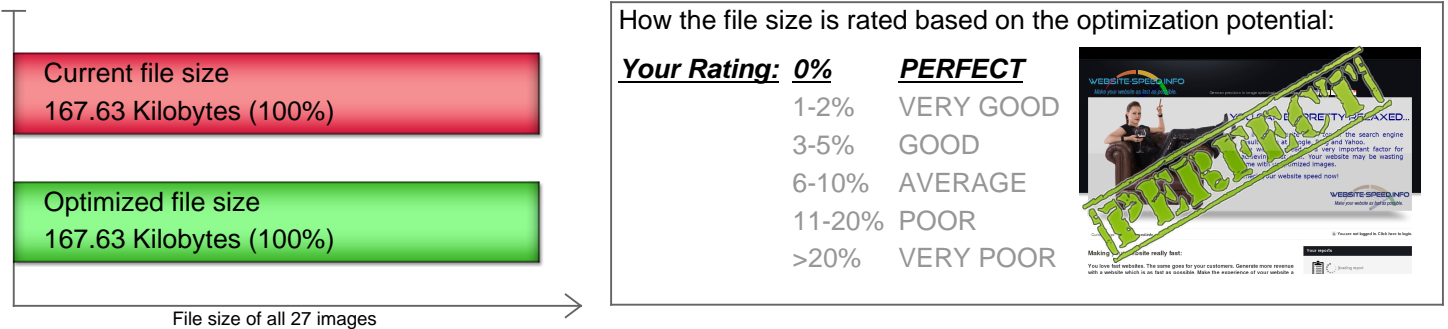

FREE OF CHARGE ANALYSIS REPORT [SINGLE WEBSITE] OF:
<http://www.website-speed.info>

Report created on Thu Apr 16 19:12:36 CEST 2015 | ReportID: h300EcMmFWuz

Page 1 of 2

This report is about the possibility to reduce image file sizes without any loss of image quality.

From the given source we have downloaded and checked 27 images.
The total file size could be reduced from 167.63 Kilobytes by 0% to 167.63 Kilobytes.

Congratulations! The images we checked are fully optimized!

Hint: You have analyzed a single page only. We can also crawl more subpages automatically (e.g. the main page "www.example.com" linking to "www.example.com/subpage" etc.) or even check the whole site with FTP access. If you would like to have a more in-depth analyzation, feel free to contact us. We are happy to help.

If you need to optimize images for more than a one time basis, you might be interested in our monthly packages. The monthly packages offer you a great discount compared to the cost of invoicing single images.

>>> [Click here to get more information about our monthly packages!](#) <<<

You can review every image we downloaded from the given source and the optimization possibility of the images in the comprehensive list starting on the next page.

For easier understanding, we marked images that can be optimized by 20% or more in red, images that can be optimized up to 20% in black and images that are already fully optimized according to the state of the art in green.