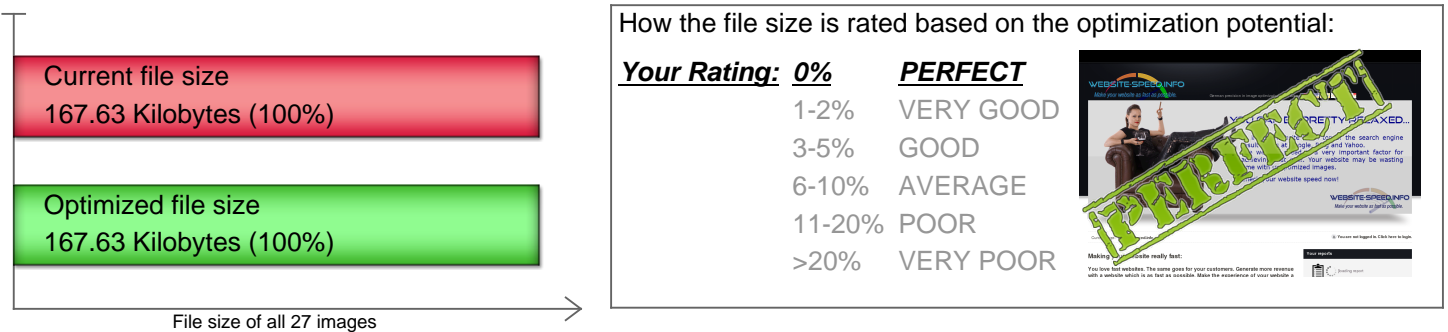

FREE OF CHARGE ANALYSIS REPORT [SINGLE WEBSITE] OF:
<http://www.website-speed.info>

Report created on Thu Apr 16 19:14:14 CEST 2015 | ReportID: ggewlkiYfbwY

Page 1 of 2

This report is about the possibility to reduce image file sizes without any loss of image quality.

From the given source we have downloaded and checked 27 images.
The total file size could be reduced from 167.63 Kilobytes by 0% to 167.63 Kilobytes.

Congratulations! The images we checked are fully optimized!

Hint: You have analyzed a single page only. We can also crawl more subpages automatically (e.g. the main page "www.example.com" linking to "www.example.com/subpage" etc.) or even check the whole site with FTP access. If you would like to have a more in-depth analysis, feel free to contact us. We are happy to help.

If you need to optimize images for more than a one time basis, you might be interested in our monthly packages. The monthly packages offer you a great discount compared to the cost of invoicing single images.

>>> [Click here to get more information about our monthly packages!](#) <<<

You can review every image we downloaded from the given source and the optimization possibility of the images in the comprehensive list starting on the next page.

For easier understanding, we marked images that can be optimized by 20% or more in red, images that can be optimized up to 20% in black and images that are already fully optimized according to the state of the art in green.