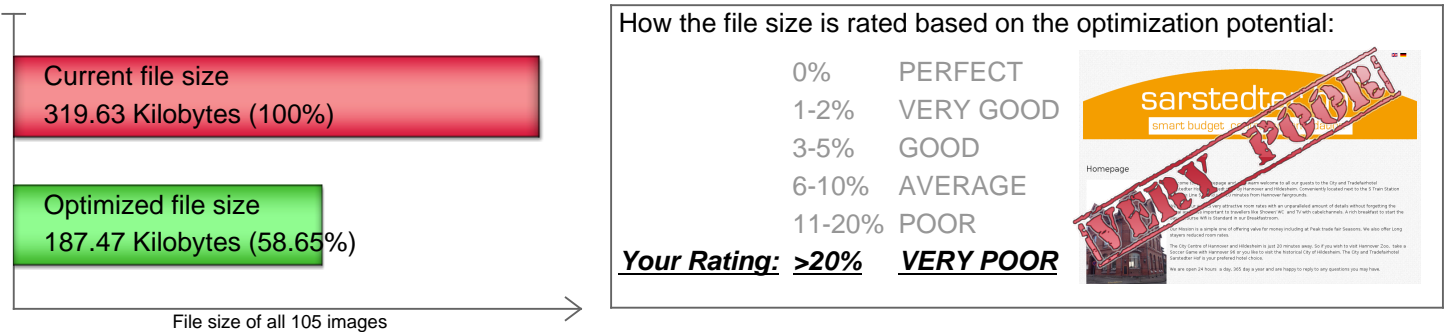

FREE OF CHARGE ANALYSIS REPORT [SINGLE WEBSITE] OF:
<http://www.sarstedter-hof.de>

Report created on Thu Apr 16 19:13:06 CEST 2015 | ReportID: eqjqW5ll6tCz

Page 1 of 4

This report is about the possibility to reduce image file sizes without any loss of image quality.

From the given source we have downloaded and checked 105 images.
The total file size could be reduced from 319.63 Kilobytes by 41.35% to 187.47 Kilobytes.

To achieve that webpage speed optimization goal, you need to optimize 100 out of 105 images.