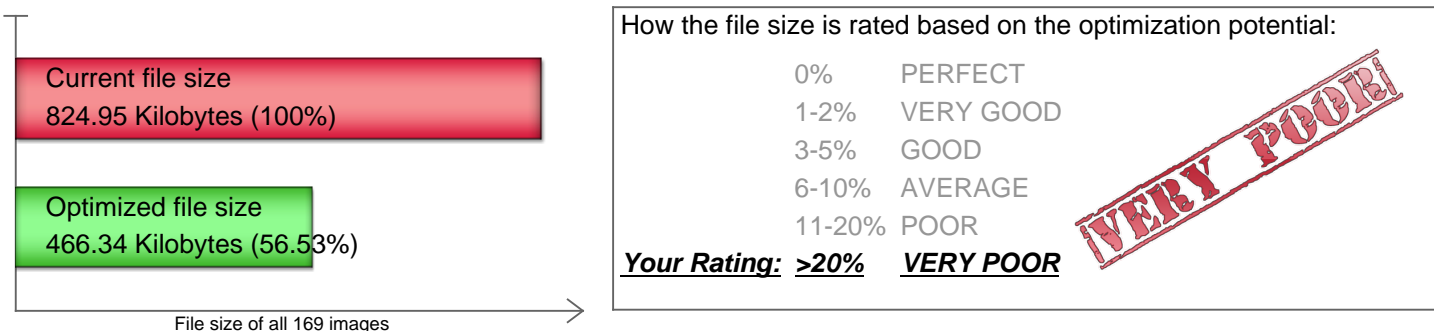

FREE OF CHARGE ANALYSIS REPORT [SINGLE WEBSITE] OF:

<http://luminosfera.pl/>

Report created on Thu Apr 16 19:15:51 CEST 2015 | ReportID: duazcXKy2uhn

Page 1 of 6

This report is about the possibility to reduce image file sizes without any loss of image quality.

From the given source we have downloaded and checked 169 images.
The total file size could be reduced from 824.95 Kilobytes by 43.47% to 466.34 Kilobytes.

To achieve that webpage speed optimization goal, you need to optimize 139 out of 169 images.