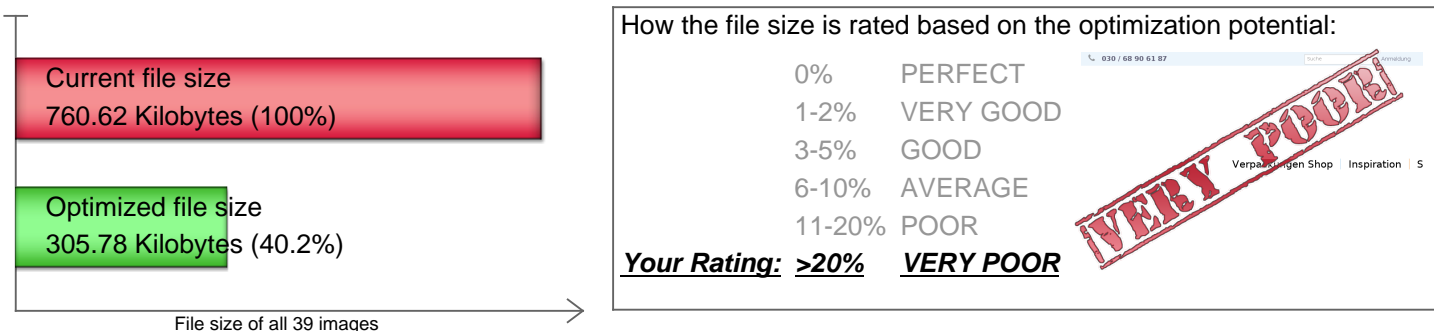

FREE OF CHARGE ANALYSIS REPORT [SINGLE WEBSITE] OF:

<http://www.boxximo.de>

Report created on Fri Mar 31 8:26:15 CEST 2017 | ReportID: dkCoARHqSspy

Page 1 of 3

This report is about the possibility to reduce image file sizes without any loss of image quality.

From the given source we have downloaded and checked 39 images.

The total file size could be reduced from 760.62 Kilobytes by 59.8% to 305.78 Kilobytes.

To achieve that webpage speed optimization goal, you need to optimize 38 out of 39 images.