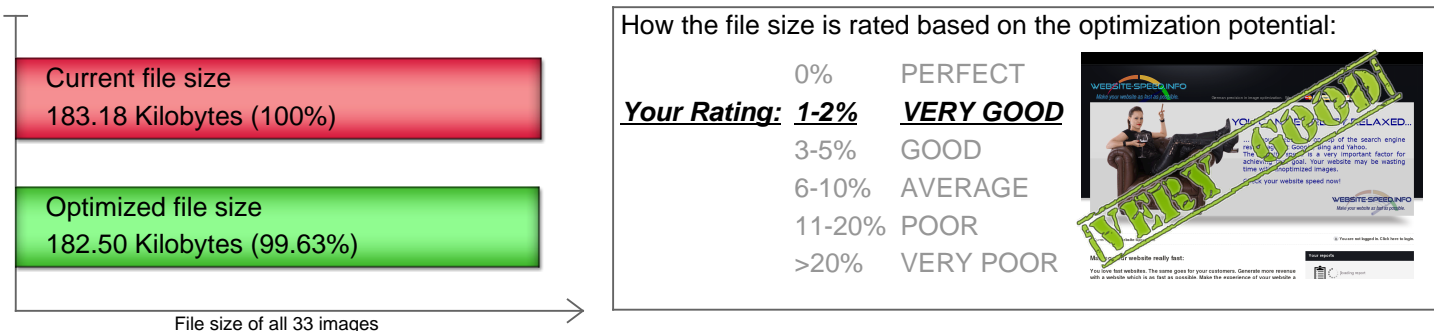

**FREE OF CHARGE ANALYSIS REPORT [SINGLE WEBSITE] OF:**  
**<http://www.website-speed.info>**

Report created on Tue Feb 28 22:45:21 CET 2017 | ReportID: cYQG3pnQilmA

Page 1 of 2

This report is about the possibility to reduce image file sizes without any loss of image quality.

From the given source we have downloaded and checked 33 images.  
 The total file size could be reduced from 183.18 Kilobytes by 0.37% to 182.50 Kilobytes.

To achieve that webpage speed optimization goal, you need to optimize 2 out of 33 images.

**>>> [Click here to order your optimized images fast and easy now!](https://www.website-speed.info/Order/cYQG3pnQilmA) <<<**

<https://www.website-speed.info/Order/cYQG3pnQilmA>

You can order the optimized images within 14 days after the report was created.