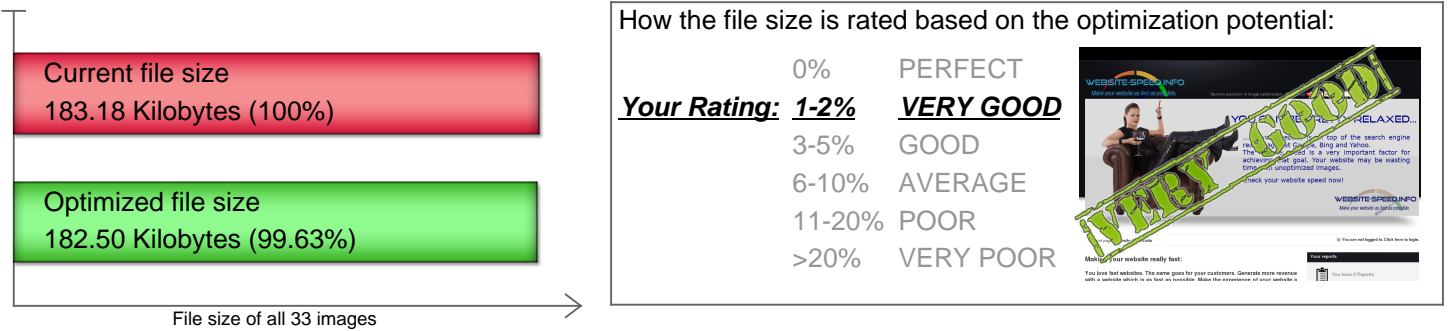

**FREE OF CHARGE ANALYSIS REPORT [SINGLE WEBSITE] OF:**  
**<http://www.website-speed.info>**

Report created on Mon Jan 15 14:47:22 CET 2018 | ReportID: aJQo7SZhJfZj

Page 1 of 2

This report is about the possibility to reduce image file sizes without any loss of image quality.

From the given source we have downloaded and checked 33 images.  
 The total file size could be reduced from 183.18 Kilobytes by 0.37% to 182.50 Kilobytes.

To achieve that webpage speed optimization goal, you need to optimize 2 out of 33 images.

**>>> Click here to order your optimized images fast and easy now! <<<**

<https://www.website-speed.info/Order/aJQo7SZhJfZj>

You can order the optimized images within 14 days after the report was created.