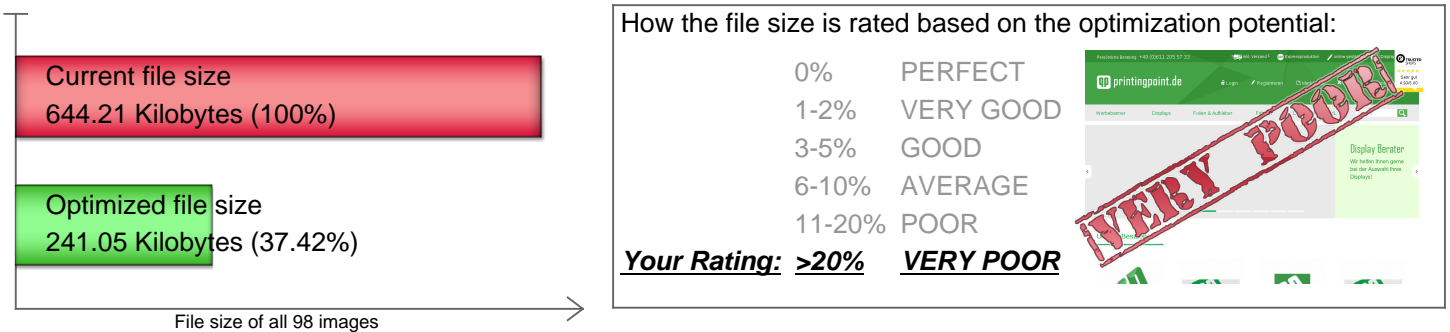

FREE OF CHARGE ANALYSIS REPORT [SINGLE WEBSITE] OF:
<http://www.printingpoint.de>

Report created on Thu Feb 2 15:04:51 CET 2017 | ReportID: YgKqfHAKw2HF

Page 1 of 4

This report is about the possibility to reduce image file sizes without any loss of image quality.

From the given source we have downloaded and checked 98 images.
The total file size could be reduced from 644.21 Kilobytes by 62.58% to 241.05 Kilobytes.

To achieve that webpage speed optimization goal, you need to optimize 90 out of 98 images.

>>> [Click here to order your optimized images fast and easy now!](#) <<<

<https://www.website-speed.info/Order/YgKqfHAKw2HF>

You can order the optimized images within 14 days after the report was created.