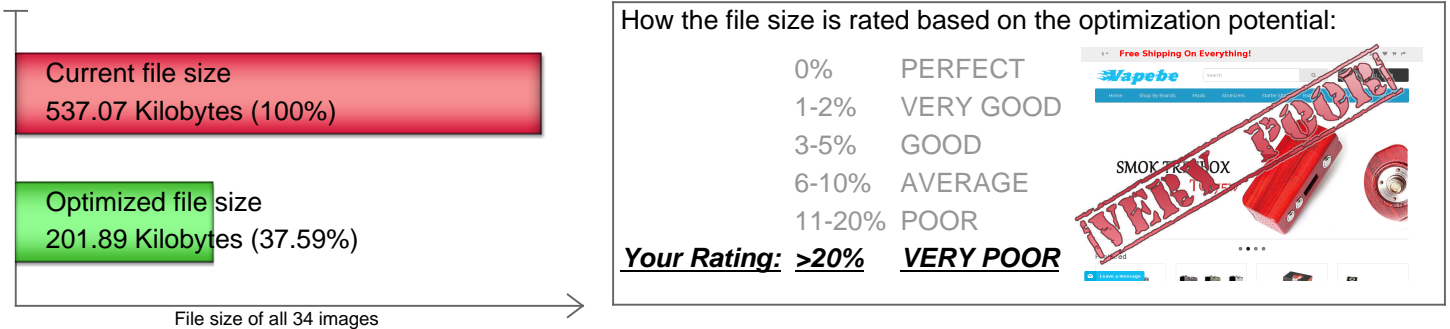

**FREE OF CHARGE ANALYSIS REPORT [SINGLE WEBSITE] OF:**  
**<http://www.vapebe.com>**

Report created on Fri Sep 18 15:11:05 CEST 2015 | ReportID: XcO4n9lpyfw6

Page 1 of 2

This report is about the possibility to reduce image file sizes without any loss of image quality.

From the given source we have downloaded and checked 34 images.

The total file size could be reduced from 537.07 Kilobytes by 62.41% to 201.89 Kilobytes.

To achieve that webpage speed optimization goal, you need to optimize 34 out of 34 images.