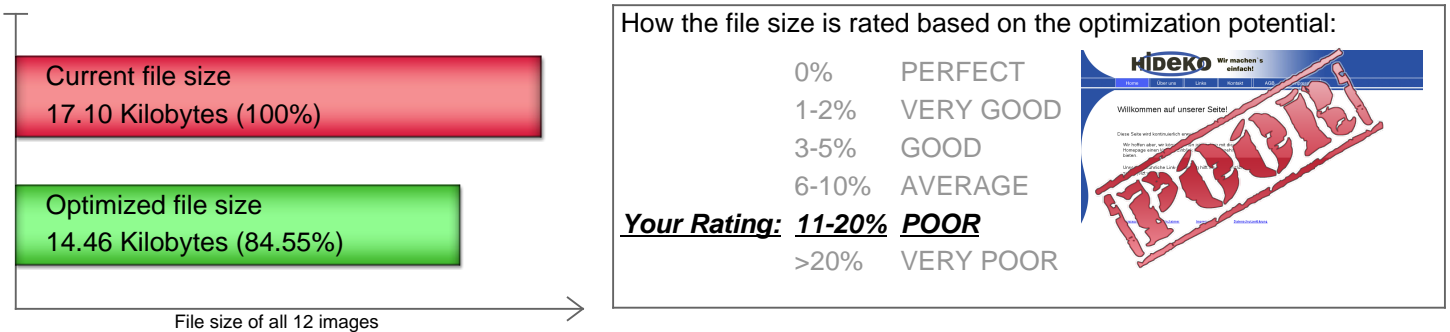

**FREE OF CHARGE ANALYSIS REPORT [SINGLE WEBSITE] OF:**  
**<http://www.hideko.de>**

Report created on Thu Jun 14 10:35:30 CEST 2018 | ReportID: XTDbuDc9aC3x

Page 1 of 2

This report is about the possibility to reduce image file sizes without any loss of image quality.

From the given source we have downloaded and checked 12 images.  
The total file size could be reduced from 17.10 Kilobytes by 15.45% to 14.46 Kilobytes.

To achieve that webpage speed optimization goal, you need to optimize 4 out of 12 images.