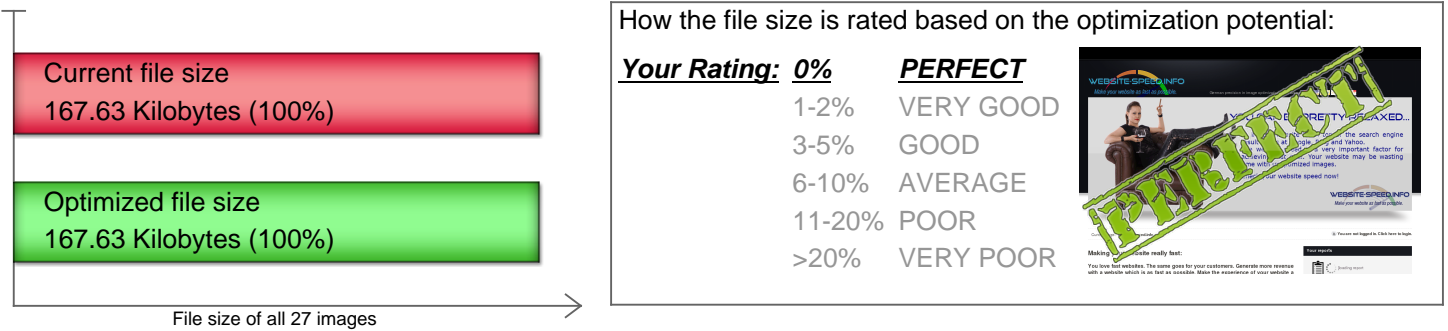

FREE OF CHARGE ANALYSIS REPORT [SINGLE WEBSITE] OF:
<http://www.website-speed.info>

Report created on Thu Apr 16 19:12:33 CEST 2015 | ReportID: VybnD2r89nZW

Page 1 of 2

This report is about the possibility to reduce image file sizes without any loss of image quality.

From the given source we have downloaded and checked 27 images.
The total file size could be reduced from 167.63 Kilobytes by 0% to 167.63 Kilobytes.

Congratulations! The images we checked are fully optimized!

Hint: You have analyzed a single page only. We can also crawl more subpages automatically (e.g. the main page "www.example.com" linking to "www.example.com/subpage" etc.) or even check the whole site with FTP access. If you would like to have a more in-depth analysis, feel free to contact us. We are happy to help.

If you need to optimize images for more than a one time basis, you might be interested in our monthly packages. The monthly packages offer you a great discount compared to the cost of invoicing single images.

>>> [Click here to get more information about our monthly packages!](#) <<<

You can review every image we downloaded from the given source and the optimization possibility of the images in the comprehensive list starting on the next page.

For easier understanding, we marked images that can be optimized by 20% or more in red, images that can be optimized up to 20% in black and images that are already fully optimized according to the state of the art in green.