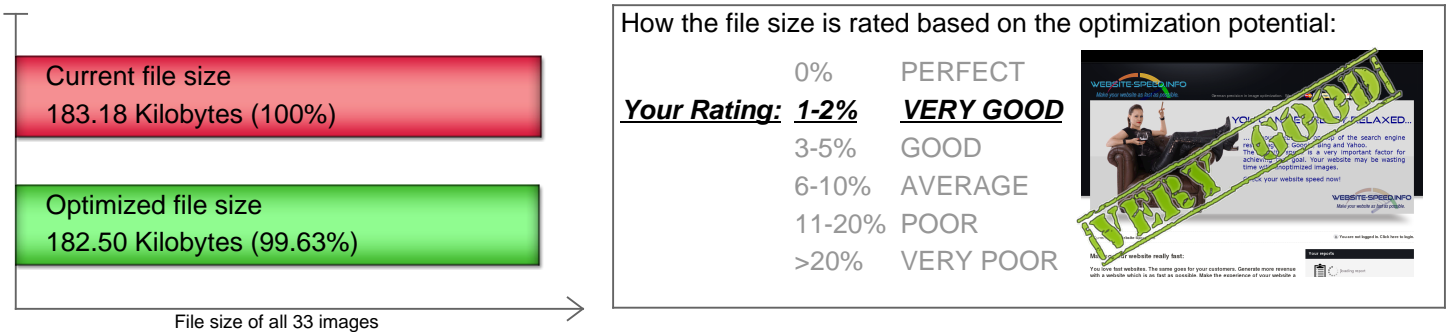

**FREE OF CHARGE ANALYSIS REPORT [SINGLE WEBSITE] OF:**  
**<http://www.website-speed.info>**

Report created on Wed Oct 12 14:22:20 CEST 2016 | ReportID: Vr5n7xvpgABs

Page 1 of 2

This report is about the possibility to reduce image file sizes without any loss of image quality.

From the given source we have downloaded and checked 33 images.  
 The total file size could be reduced from 183.18 Kilobytes by 0.37% to 182.50 Kilobytes.

To achieve that webpage speed optimization goal, you need to optimize 3 out of 33 images.

**>>> [Click here to order your optimized images fast and easy now!](#) <<<**

<https://www.website-speed.info/Order/Vr5n7xvpgABs>

You can order the optimized images within 14 days after the report was created.