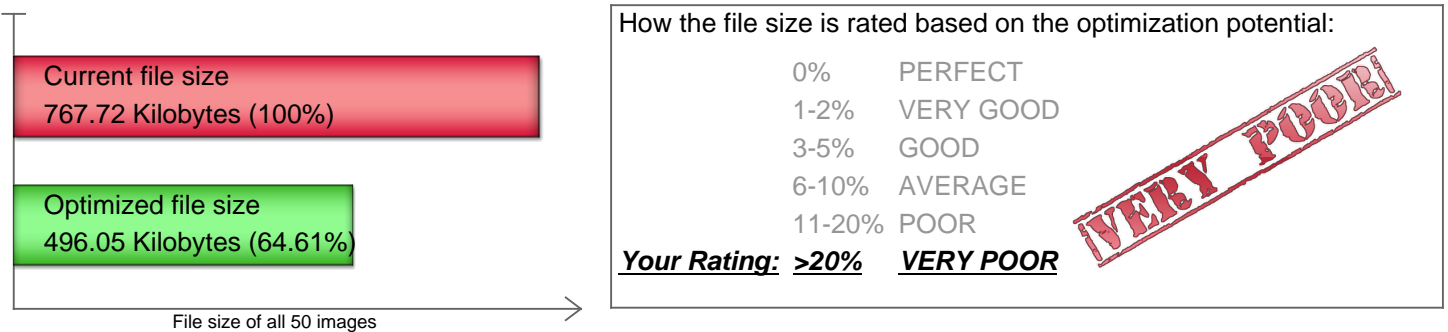

**FREE OF CHARGE ANALYSIS REPORT [SINGLE WEBSITE] OF:**  
**<http://traget.ro/ro/>**

Report created on Thu Apr 16 19:15:50 CEST 2015 | ReportID: TrteZuTeHq3Y

Page 1 of 3

This report is about the possibility to reduce image file sizes without any loss of image quality.

From the given source we have downloaded and checked 50 images.  
The total file size could be reduced from 767.72 Kilobytes by 35.39% to 496.05 Kilobytes.

To achieve that webpage speed optimization goal, you need to optimize 44 out of 50 images.