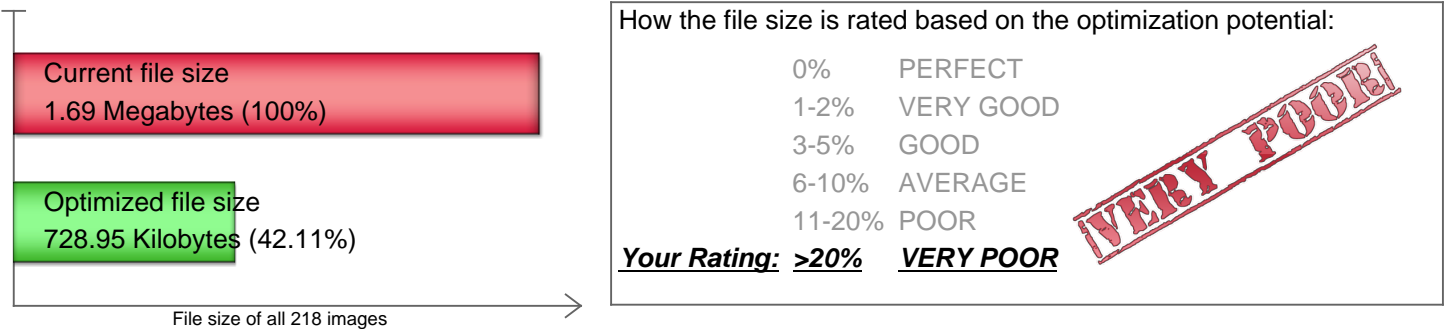

**FREE OF CHARGE ANALYSIS REPORT [SINGLE WEBSITE] OF:**  
**<http://www.topfit.com>**

Report created on Mon Jul 13 19:43:46 CEST 2015 | ReportID: SGAtWmtitthM

Page 1 of 7

This report is about the possibility to reduce image file sizes without any loss of image quality.

From the given source we have downloaded and checked 218 images.  
The total file size could be reduced from 1.69 Megabytes to 728.95 Kilobytes.

To achieve that webpage speed optimization goal, you need to optimize 192 out of 218 images.