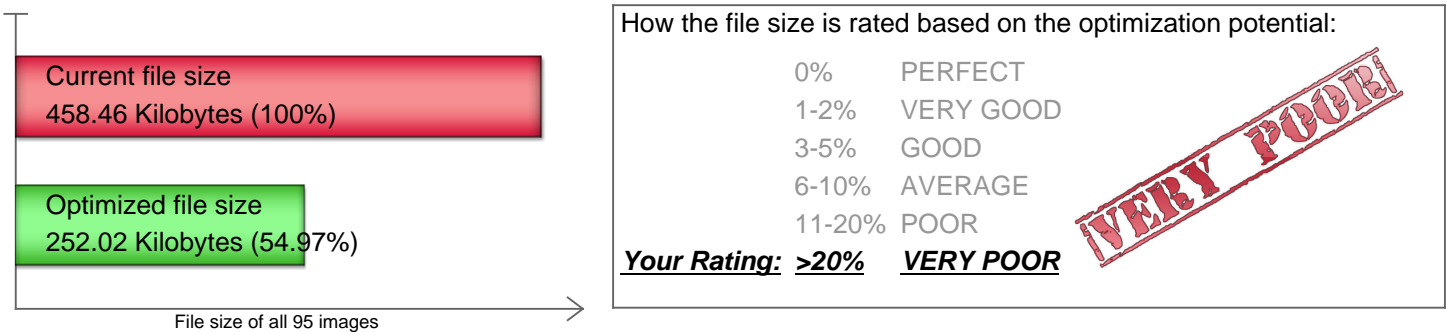

**FREE OF CHARGE ANALYSIS REPORT [SINGLE WEBSITE] OF:**  
**<http://www.shiatsu-zentrum-kaernten.at>**

Report created on Thu Apr 16 19:15:41 CEST 2015 | ReportID: RC6BDtzfpAog

Page 1 of 4

This report is about the possibility to reduce image file sizes without any loss of image quality.

From the given source we have downloaded and checked 95 images.  
The total file size could be reduced from 458.46 Kilobytes by 45.03% to 252.02 Kilobytes.

To achieve that webpage speed optimization goal, you need to optimize 84 out of 95 images.