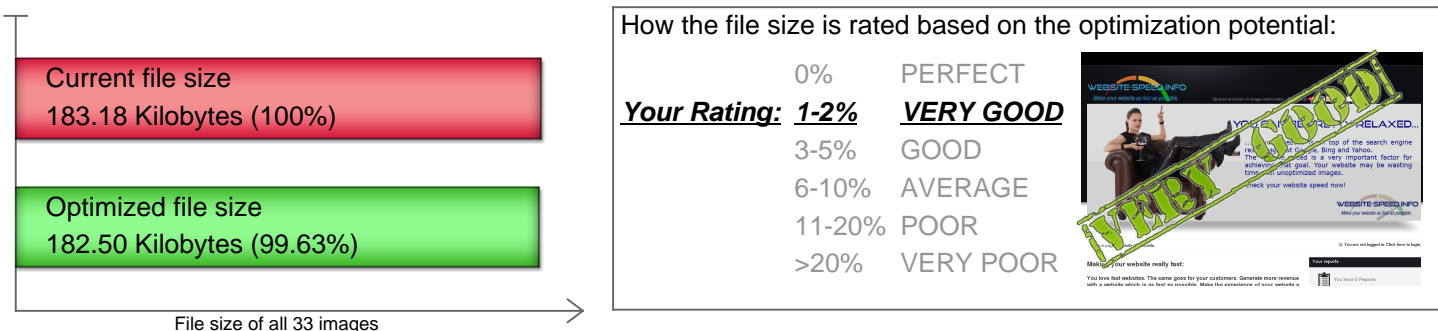

**FREE OF CHARGE ANALYSIS REPORT [SINGLE WEBSITE] OF:**  
**<http://www.website-speed.info>**

Report created on Wed Apr 26 15:54:16 CEST 2017 | ReportID: QQPd4f49GWCg

Page 1 of 2

This report is about the possibility to reduce image file sizes without any loss of image quality.

From the given source we have downloaded and checked 33 images.  
 The total file size could be reduced from 183.18 Kilobytes by 0.37% to 182.50 Kilobytes.

To achieve that webpage speed optimization goal, you need to optimize 2 out of 33 images.

**>>> Click here to order your optimized images fast and easy now! <<<**

<https://www.website-speed.info/Order/QQPd4f49GWCg>

You can order the optimized images within 14 days after the report was created.