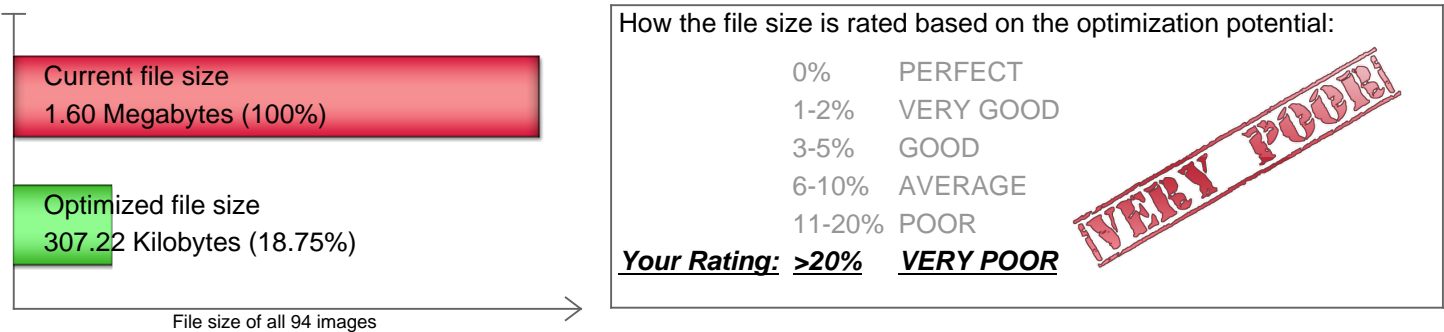

FREE OF CHARGE ANALYSIS REPORT [SINGLE WEBSITE] OF:
<http://www.nutrilabs.eu>

Report created on Thu Apr 16 19:12:42 CEST 2015 | ReportID: PtRKIEpnR6LA

Page 1 of 4

This report is about the possibility to reduce image file sizes without any loss of image quality.

From the given source we have downloaded and checked 94 images.
The total file size could be reduced from 1.60 Megabytes by 81.25% to 307.22 Kilobytes.

To achieve that webpage speed optimization goal, you need to optimize 80 out of 94 images.