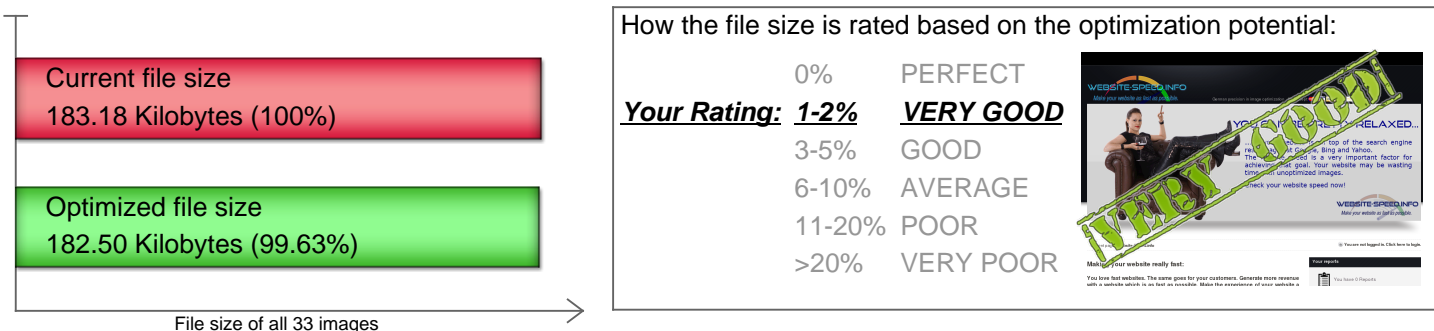

**FREE OF CHARGE ANALYSIS REPORT [SINGLE WEBSITE] OF:**  
**<http://www.website-speed.info>**

Report created on Sun Sep 30 0:25:10 CEST 2018 | ReportID: PgtUTB1PooQO

Page 1 of 2

This report is about the possibility to reduce image file sizes without any loss of image quality.

From the given source we have downloaded and checked 33 images.  
 The total file size could be reduced from 183.18 Kilobytes by 0.37% to 182.50 Kilobytes.

To achieve that webpage speed optimization goal, you need to optimize 2 out of 33 images.

**>>> Click here to order your optimized images fast and easy now! <<<**

<https://www.website-speed.info/Order/PgtUTB1PooQO>

You can order the optimized images within 14 days after the report was created.