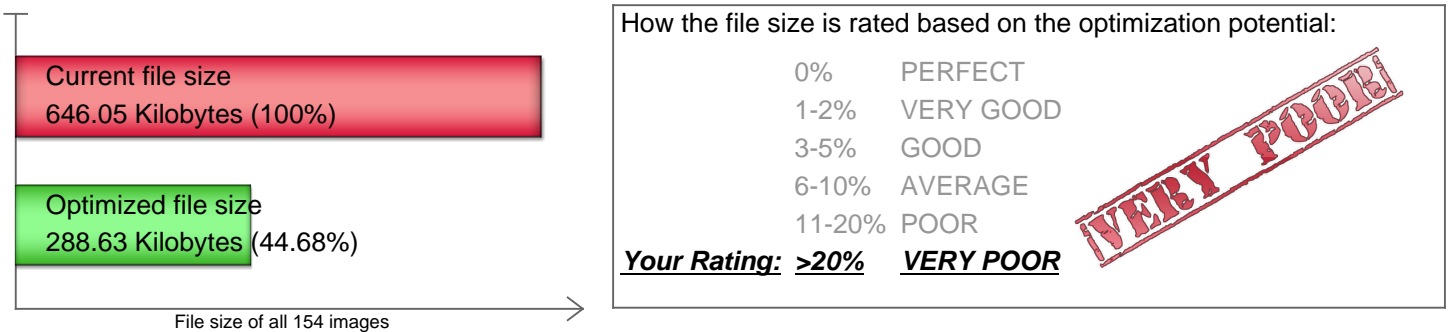

FREE OF CHARGE ANALYSIS REPORT [SINGLE WEBSITE] OF:
http://www.frankfurt-airport.de/content/frankfurt_airport/de.html

Report created on Thu Apr 16 19:13:44 CEST 2015 | ReportID: OB1p22aVcFP

Page 1 of 6

This report is about the possibility to reduce image file sizes without any loss of image quality.

From the given source we have downloaded and checked 154 images.
The total file size could be reduced from 646.05 Kilobytes by 55.32% to 288.63 Kilobytes.

To achieve that webpage speed optimization goal, you need to optimize 115 out of 154 images.