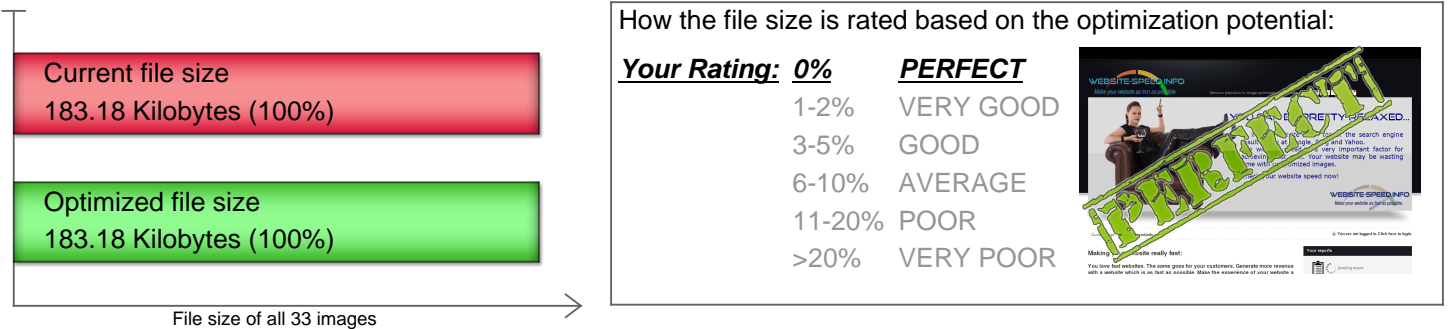

FREE OF CHARGE ANALYSIS REPORT [SINGLE WEBSITE] OF:
<http://www.website-speed.info>

Report created on Thu Apr 23 15:49:15 CEST 2015 | ReportID: Mup7mBnFwNc5

Page 1 of 2

This report is about the possibility to reduce image file sizes without any loss of image quality.

From the given source we have downloaded and checked 33 images.
The total file size could be reduced from 183.18 Kilobytes by 0% to 183.18 Kilobytes.

Congratulations! The images we checked are fully optimized!

Hint: You have analyzed a single page only. We can also crawl more subpages automatically (e.g. the main page "www.example.com" linking to "www.example.com/subpage" etc.) or even check the whole site with FTP access. If you would like to have a more in-depth analysis, feel free to contact us. We are happy to help.

If you need to optimize images for more than a one time basis, you might be interested in our monthly packages. The monthly packages offer you a great discount compared to the cost of invoicing single images.

>>> [Click here to get more information about our monthly packages!](#) <<<

You can review every image we downloaded from the given source and the optimization possibility of the images in the comprehensive list starting on the next page.

For easier understanding, we marked images that can be optimized by 20% or more in red, images that can be optimized up to 20% in black and images that are already fully optimized according to the state of the art in green.