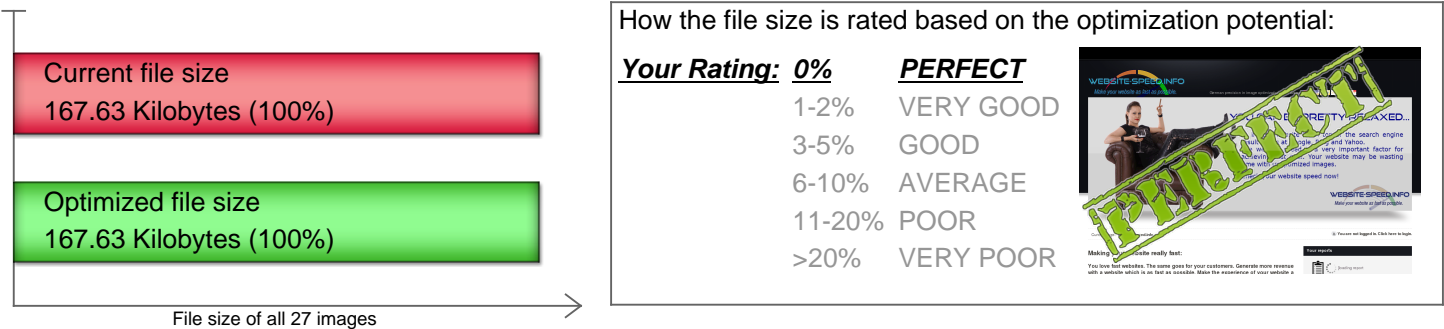

FREE OF CHARGE ANALYSIS REPORT [SINGLE WEBSITE] OF:
<http://www.website-speed.info>

Report created on Thu Apr 16 19:14:03 CEST 2015 | ReportID: JvL7bEPC9IW0

Page 1 of 2

This report is about the possibility to reduce image file sizes without any loss of image quality.

From the given source we have downloaded and checked 27 images.
 The total file size could be reduced from 167.63 Kilobytes by 0% to 167.63 Kilobytes.

Congratulations! The images we checked are fully optimized!