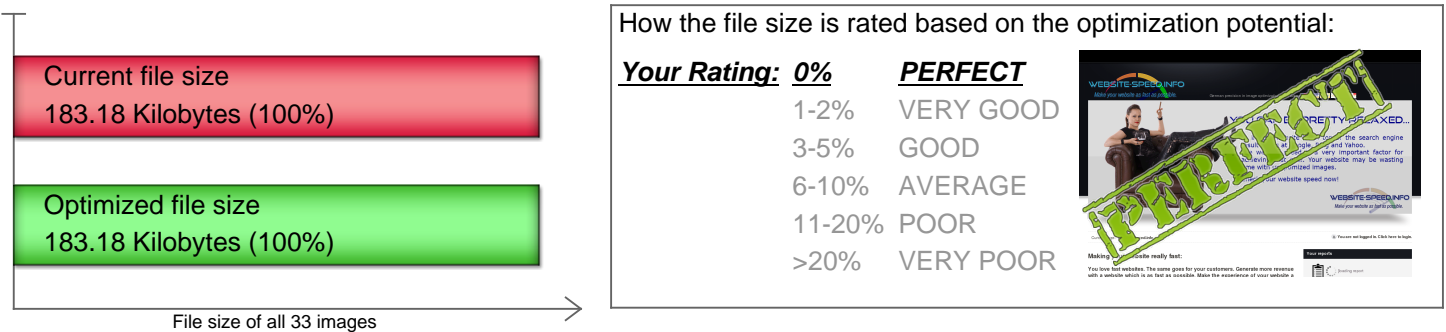

FREE OF CHARGE ANALYSIS REPORT [SINGLE WEBSITE] OF:
<http://www.website-speed.info>

Report created on Sun Apr 19 22:36:02 CEST 2015 | ReportID: EiuDsrcoWU0

Page 1 of 2

This report is about the possibility to reduce image file sizes without any loss of image quality.

From the given source we have downloaded and checked 33 images.
 The total file size could be reduced from 183.18 Kilobytes by 0% to 183.18 Kilobytes.

Congratulations! The images we checked are fully optimized!