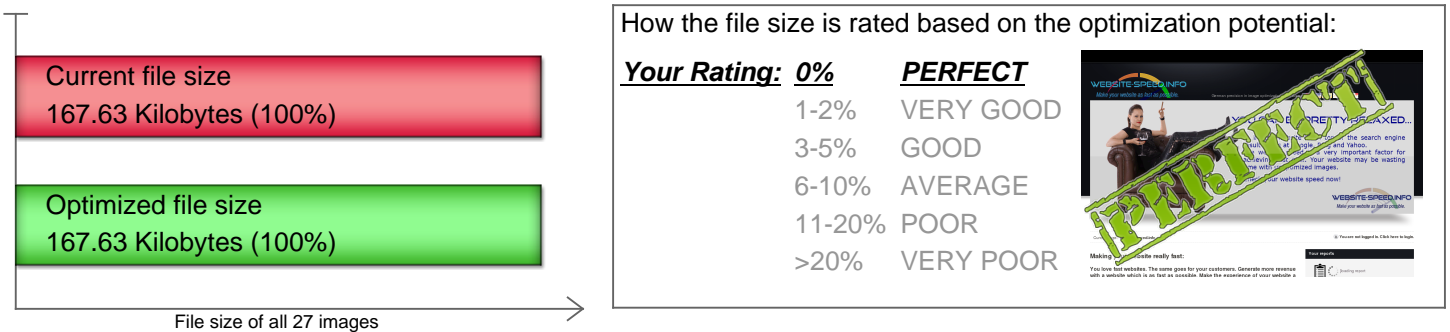

FREE OF CHARGE ANALYSIS REPORT [SINGLE WEBSITE] OF:
<http://www.website-speed.info>

Report created on Thu Apr 16 19:13:33 CEST 2015 | ReportID: BJITPwEEUAz2

Page 1 of 2

This report is about the possibility to reduce image file sizes without any loss of image quality.

From the given source we have downloaded and checked 27 images.
The total file size could be reduced from 167.63 Kilobytes by 0% to 167.63 Kilobytes.

Congratulations! The images we checked are fully optimized!

Hint: You have analyzed a single page only. We can also crawl more subpages automatically (e.g. the main page "www.example.com" linking to "www.example.com/subpage" etc.) or even check the whole site with FTP access. If you would like to have a more in-depth analysis, feel free to contact us. We are happy to help.

If you need to optimize images for more than a one time basis, you might be interested in our monthly packages. The monthly packages offer you a great discount compared to the cost of invoicing single images.

[>>> Click here to get more information about our monthly packages! <<<](#)

You can review every image we downloaded from the given source and the optimization possibility of the images in the comprehensive list starting on the next page.

For easier understanding, we marked images that can be optimized by 20% or more in red, images that can be optimized up to 20% in black and images that are already fully optimized according to the state of the art in green.