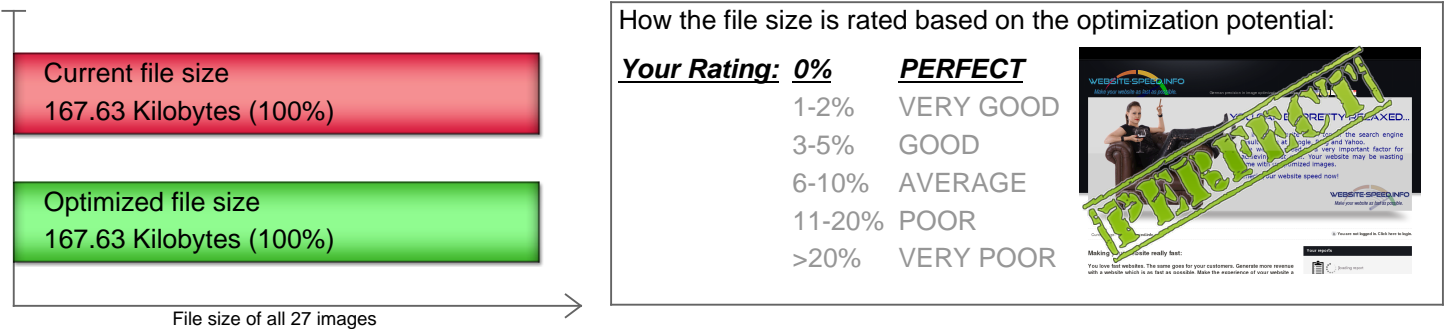

FREE OF CHARGE ANALYSIS REPORT [SINGLE WEBSITE] OF:
<http://www.website-speed.info>

Report created on Thu Apr 16 19:12:39 CEST 2015 | ReportID: Ad7V4pyM5sYu

Page 1 of 2

This report is about the possibility to reduce image file sizes without any loss of image quality.

From the given source we have downloaded and checked 27 images.
The total file size could be reduced from 167.63 Kilobytes by 0% to 167.63 Kilobytes.

Congratulations! The images we checked are fully optimized!

Hint: You have analyzed a single page only. We can also crawl more subpages automatically (e.g. the main page "www.example.com" linking to "www.example.com/subpage" etc.) or even check the whole site with FTP access. If you would like to have a more in-depth analysis, feel free to contact us. We are happy to help.

If you need to optimize images for more than a one time basis, you might be interested in our monthly packages. The monthly packages offer you a great discount compared to the cost of invoicing single images.

>>> [Click here to get more information about our monthly packages!](#) <<<

You can review every image we downloaded from the given source and the optimization possibility of the images in the comprehensive list starting on the next page.

For easier understanding, we marked images that can be optimized by 20% or more in red, images that can be optimized up to 20% in black and images that are already fully optimized according to the state of the art in green.