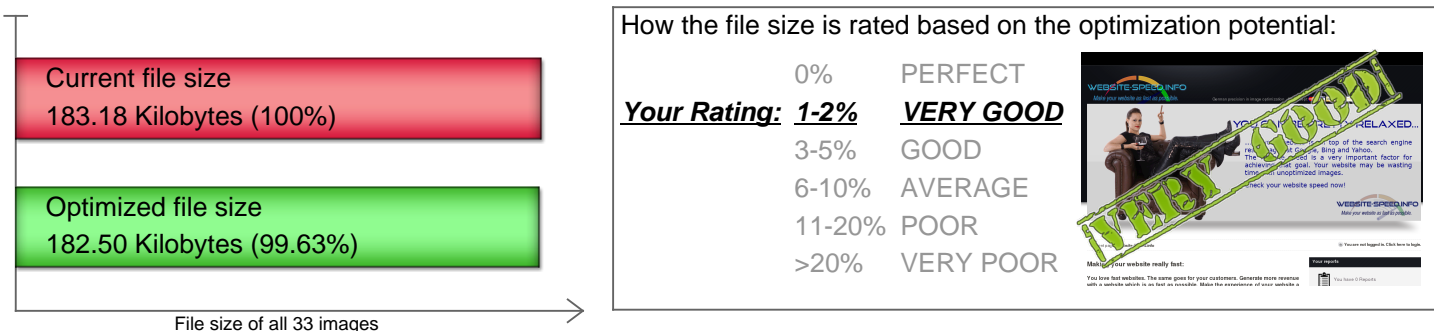

**FREE OF CHARGE ANALYSIS REPORT [SINGLE WEBSITE] OF:**  
**<http://www.website-speed.info>**

Report created on Mon Apr 17 22:06:54 CEST 2017 | ReportID: 9h9TFstCKVJa

Page 1 of 2

This report is about the possibility to reduce image file sizes without any loss of image quality.

From the given source we have downloaded and checked 33 images.  
 The total file size could be reduced from 183.18 Kilobytes by 0.37% to 182.50 Kilobytes.

To achieve that webpage speed optimization goal, you need to optimize 2 out of 33 images.

**>>> [Click here to order your optimized images fast and easy now!](https://www.website-speed.info/Order/9h9TFstCKVJa) <<<**

<https://www.website-speed.info/Order/9h9TFstCKVJa>

You can order the optimized images within 14 days after the report was created.