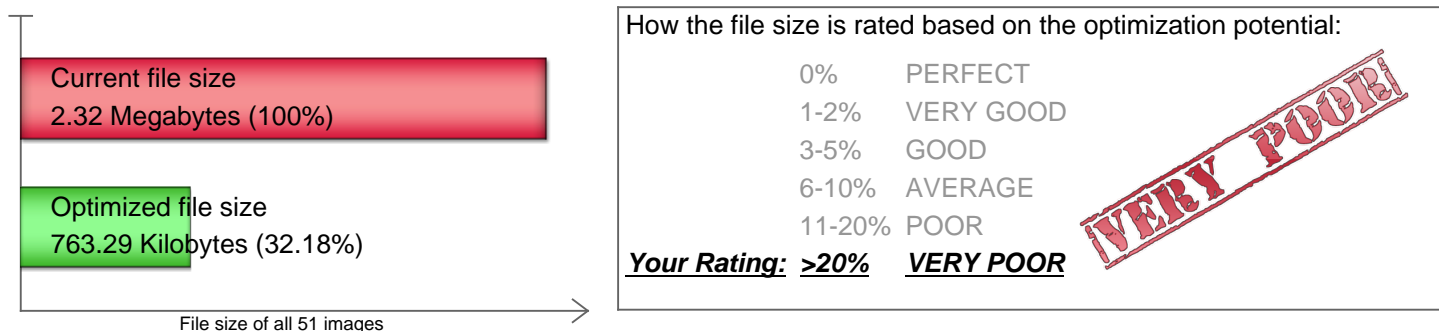

FREE OF CHARGE ANALYSIS REPORT [SINGLE WEBSITE] OF:
<http://trueborn.myshopify.com>

Report created on Thu Apr 16 19:14:41 CEST 2015 | ReportID: 9FJcwNdgwixu

Page 1 of 3

This report is about the possibility to reduce image file sizes without any loss of image quality.

From the given source we have downloaded and checked 51 images.
The total file size could be reduced from 2.32 Megabytes to 763.29 Kilobytes.

To achieve that webpage speed optimization goal, you need to optimize 51 out of 51 images.