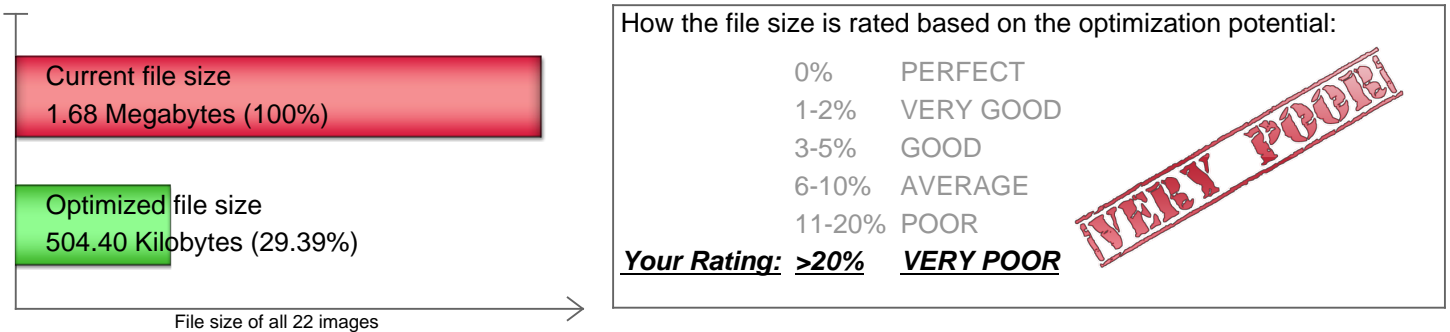

FREE OF CHARGE ANALYSIS REPORT [SINGLE WEBSITE] OF:
<http://www.fotocomefare.com/>

Report created on Thu Apr 16 19:16:30 CEST 2015 | ReportID: 8llUJsZqsSt5

Page 1 of 2

This report is about the possibility to reduce image file sizes without any loss of image quality.

From the given source we have downloaded and checked 22 images.

The total file size could be reduced from 1.68 Megabytes by 70.61% to 504.40 Kilobytes.

To achieve that webpage speed optimization goal, you need to optimize 22 out of 22 images.