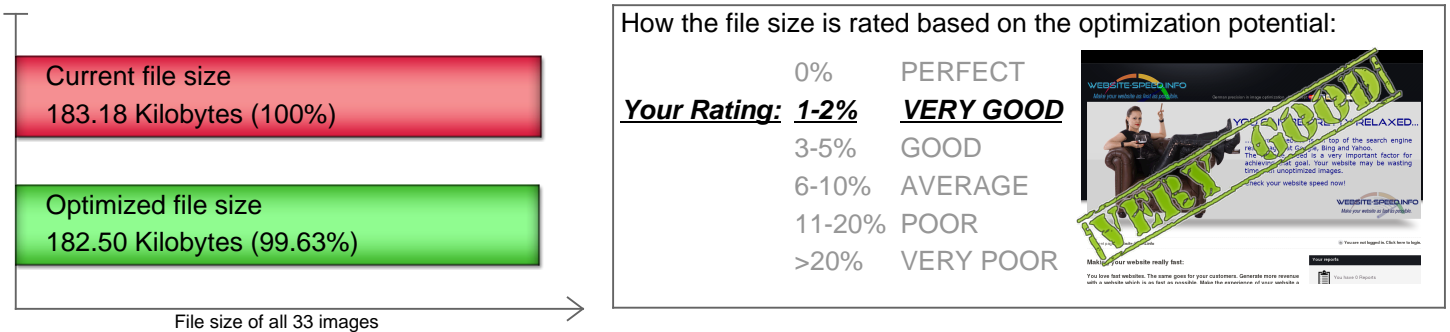

**FREE OF CHARGE ANALYSIS REPORT [SINGLE WEBSITE] OF:**  
**<http://website-speed.info>**

Report created on Sat Dec 16 18:54:44 CET 2017 | ReportID: 7vd1BSuREmo7

Page 1 of 2

This report is about the possibility to reduce image file sizes without any loss of image quality.

From the given source we have downloaded and checked 33 images.  
 The total file size could be reduced from 183.18 Kilobytes by 0.37% to 182.50 Kilobytes.

To achieve that webpage speed optimization goal, you need to optimize 2 out of 33 images.