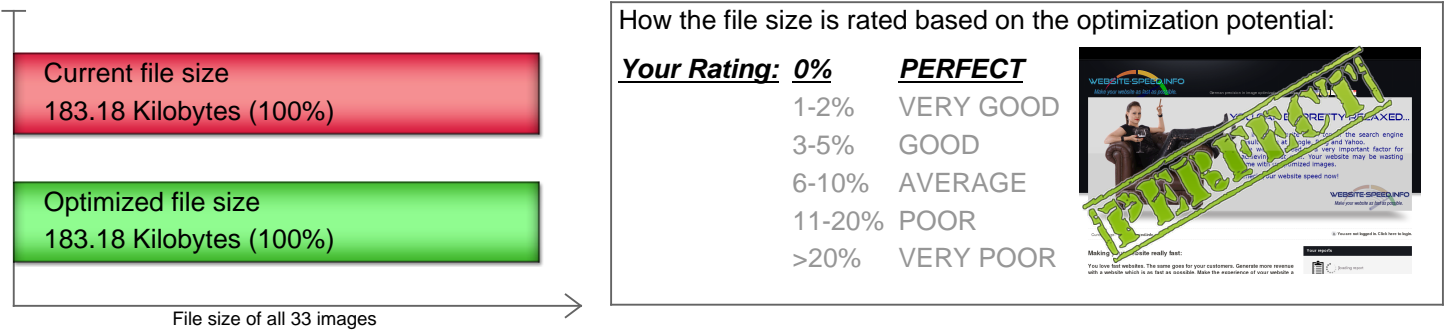

FREE OF CHARGE ANALYSIS REPORT [SINGLE WEBSITE] OF:
<http://www.website-speed.info>

Report created on Thu Jun 9 16:32:57 CEST 2016 | ReportID: 6jhZko844mal

Page 1 of 2

This report is about the possibility to reduce image file sizes without any loss of image quality.

From the given source we have downloaded and checked 33 images.
The total file size could be reduced from 183.18 Kilobytes by 0% to 183.18 Kilobytes.

Congratulations! The images we checked are fully optimized!

Hint: You have analyzed a single page only. We can also crawl more subpages automatically (e.g. the main page "www.example.com" linking to "www.example.com/subpage" etc.) or even check the whole site with FTP access. If you would like to have a more in-depth analyzation, feel free to contact us. We are happy to help.

If you need to optimize images for more than a one time basis, you might be interested in our monthly packages. The monthly packages offer you a great discount compared to the cost of invoicing single images.

>>> [Click here to get more information about our monthly packages!](#) <<<

You can review every image we downloaded from the given source and the optimization possibility of the images in the comprehensive list starting on the next page.

For easier understanding, we marked images that can be optimized by 20% or more in red, images that can be optimized up to 20% in black and images that are already fully optimized according to the state of the art in green.