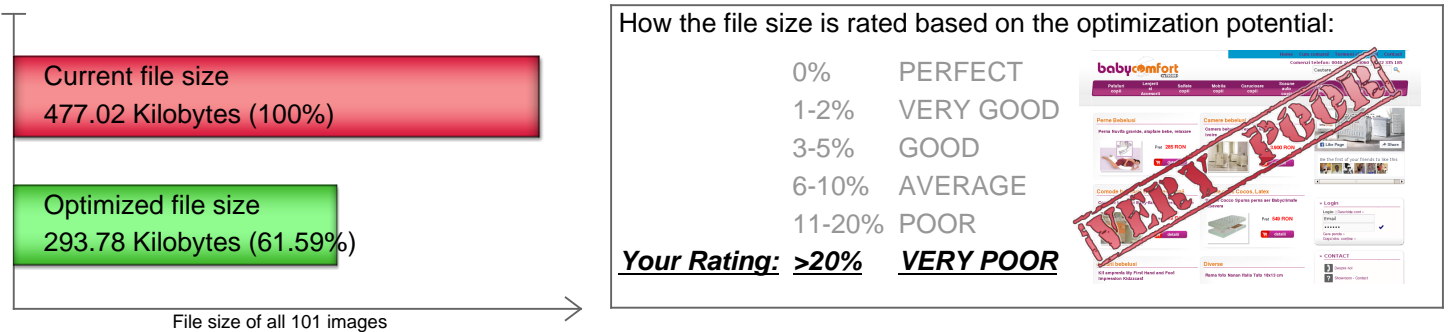

**FREE OF CHARGE ANALYSIS REPORT [SINGLE WEBSITE] OF:**  
**<http://babycomfort.ro>**

Report created on Fri Oct 16 12:17:54 CEST 2015 | ReportID: 5A8aNkeVbix4

Page 1 of 4

This report is about the possibility to reduce image file sizes without any loss of image quality.

From the given source we have downloaded and checked 101 images.  
The total file size could be reduced from 477.02 Kilobytes by 38.41% to 293.78 Kilobytes.

To achieve that webpage speed optimization goal, you need to optimize 85 out of 101 images.