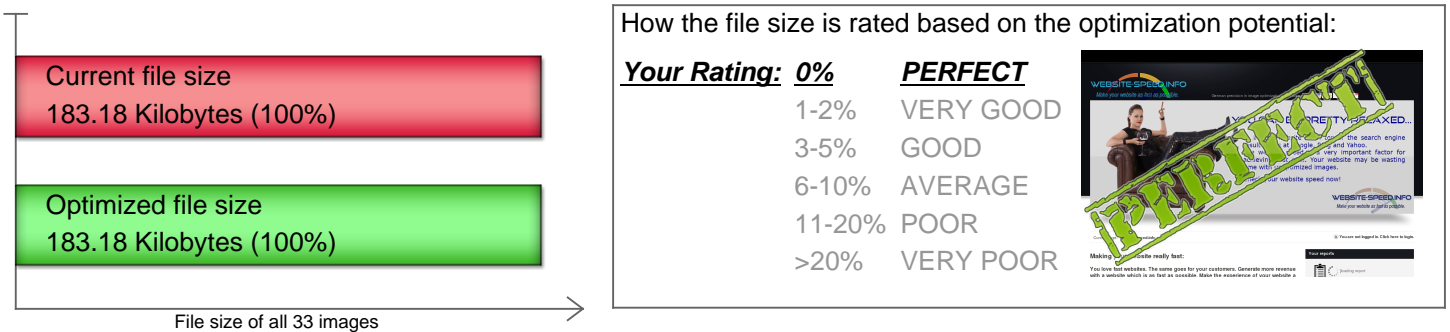

FREE OF CHARGE ANALYSIS REPORT [SINGLE WEBSITE] OF:
<http://www.website-speed.info>

Report created on Mon Oct 19 2:22:44 CEST 2015 | ReportID: 4113lrCQpu2K

Page 1 of 2

This report is about the possibility to reduce image file sizes without any loss of image quality.

From the given source we have downloaded and checked 33 images.
The total file size could be reduced from 183.18 Kilobytes by 0% to 183.18 Kilobytes.

Congratulations! The images we checked are fully optimized!

Hint: You have analyzed a single page only. We can also crawl more subpages automatically (e.g. the main page "www.example.com" linking to "www.example.com/subpage" etc.) or even check the whole site with FTP access. If you would like to have a more in-depth analysis, feel free to contact us. We are happy to help.

If you need to optimize images for more than a one time basis, you might be interested in our monthly packages. The monthly packages offer you a great discount compared to the cost of invoicing single images.

[>>> Click here to get more information about our monthly packages! <<<](#)

You can review every image we downloaded from the given source and the optimization possibility of the images in the comprehensive list starting on the next page.

For easier understanding, we marked images that can be optimized by 20% or more in red, images that can be optimized up to 20% in black and images that are already fully optimized according to the state of the art in green.

Website-Speed.info is a corporate division of the **HOEHNE AG**.

Business Unit Manager of Website-Speed.info: **Dipl.-Jur. Sebastian Hoehne, LL.M., LL.M.**

HOEHNE AG: Website-Speed.info
Ueber dem Kampfe 41
31008 Elze, Germany
<http://www.hoehne.ag>
service@hoehne.ag
Tel.: +49-5068-4957

Legal information of the HOEHNE AG:
CEO: Marita Hoehne
Supervisory Board (Chairman): Thomas Hoehne
Commercial register: AG Hildesheim 33HRB15314
VAT Ident.-No.: DE-206943865
Tax ID: 11-200-52219

Bank account (Germany):
Bank: Sparkasse Hildesheim
IBAN: DE 71 2595 0130 0000 0933 09
BIC: NOLADE 21 HIK
Account number: 93309
Bank code: 259 501 30

Bank account (Switzerland):
Bank: PostFinance Swiss
IBAN: CH 670 900 0000 9191 17784
BIC: POFICHBEXXX
Account number: 91-911778-4
Clearing Number: 09000

Bank account (Austria):
Bank: Raiffeisenverband Salzburg
IBAN: AT 68 35 000 000 16019317
BIC: RVS A AT 2 S
Account number: 160 19 317
Bank code: 35000