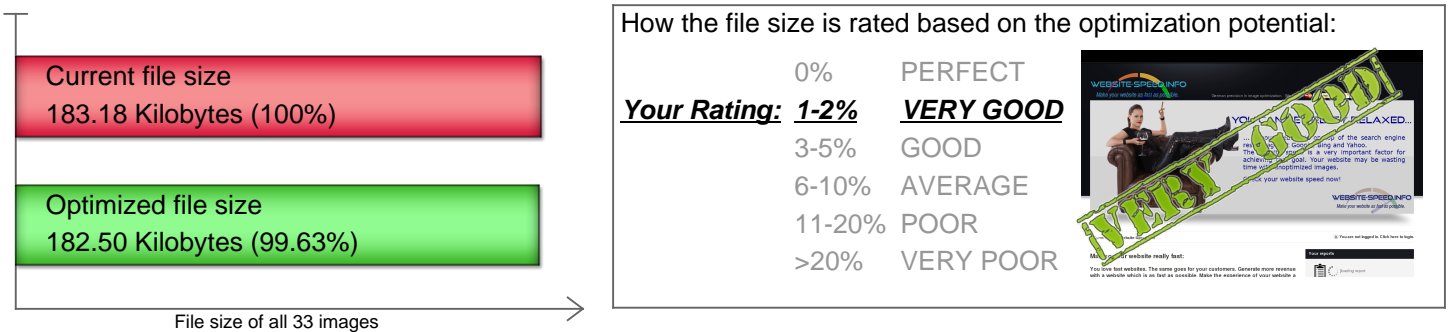

**FREE OF CHARGE ANALYSIS REPORT [SINGLE WEBSITE] OF:**  
**<http://www.website-speed.info>**

Report created on Fri Mar 3 9:14:04 CET 2017 | ReportID: 4ESwDuZS8GJZ

Page 1 of 2

This report is about the possibility to reduce image file sizes without any loss of image quality.

From the given source we have downloaded and checked 33 images.  
 The total file size could be reduced from 183.18 Kilobytes by 0.37% to 182.50 Kilobytes.

To achieve that webpage speed optimization goal, you need to optimize 2 out of 33 images.

**>>> [Click here to order your optimized images fast and easy now!](https://www.website-speed.info/Order/4ESwDuZS8GJZ) <<<**

<https://www.website-speed.info/Order/4ESwDuZS8GJZ>

You can order the optimized images within 14 days after the report was created.