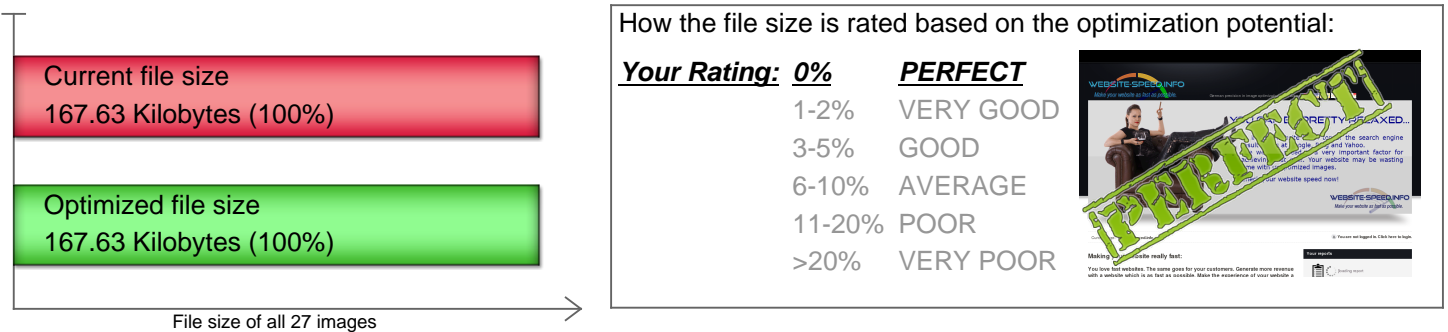

FREE OF CHARGE ANALYSIS REPORT [SINGLE WEBSITE] OF:
<http://www.website-speed.info>

Report created on Thu Apr 16 19:14:07 CEST 2015 | ReportID: 1usQIx5UCwUD

Page 1 of 2

This report is about the possibility to reduce image file sizes without any loss of image quality.

From the given source we have downloaded and checked 27 images.
The total file size could be reduced from 167.63 Kilobytes by 0% to 167.63 Kilobytes.

Congratulations! The images we checked are fully optimized!

Hint: You have analyzed a single page only. We can also crawl more subpages automatically (e.g. the main page "www.example.com" linking to "www.example.com/subpage" etc.) or even check the whole site with FTP access. If you would like to have a more in-depth analysis, feel free to contact us. We are happy to help.

If you need to optimize images for more than a one time basis, you might be interested in our monthly packages. The monthly packages offer you a great discount compared to the cost of invoicing single images.

>>> [Click here to get more information about our monthly packages!](#) <<<

You can review every image we downloaded from the given source and the optimization possibility of the images in the comprehensive list starting on the next page.

For easier understanding, we marked images that can be optimized by 20% or more in red, images that can be optimized up to 20% in black and images that are already fully optimized according to the state of the art in green.