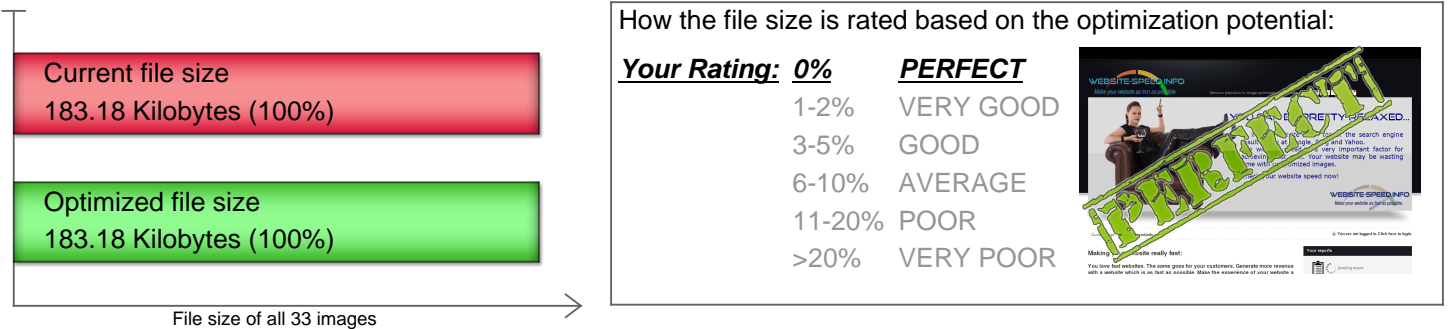

FREE OF CHARGE ANALYSIS REPORT [SINGLE WEBSITE] OF:
<http://www.website-speed.info>

Report created on Fri Nov 6 15:48:03 CET 2015 | ReportID: 0aWjFwYZ9O6W

Page 1 of 2

This report is about the possibility to reduce image file sizes without any loss of image quality.

From the given source we have downloaded and checked 33 images.
The total file size could be reduced from 183.18 Kilobytes by 0% to 183.18 Kilobytes.

Congratulations! The images we checked are fully optimized!

Hint: You have analyzed a single page only. We can also crawl more subpages automatically (e.g. the main page "www.example.com" linking to "www.example.com/subpage" etc.) or even check the whole site with FTP access. If you would like to have a more in-depth analysis, feel free to contact us. We are happy to help.

If you need to optimize images for more than a one time basis, you might be interested in our monthly packages. The monthly packages offer you a great discount compared to the cost of invoicing single images.

>>> [Click here to get more information about our monthly packages!](#) <<<

You can review every image we downloaded from the given source and the optimization possibility of the images in the comprehensive list starting on the next page.

For easier understanding, we marked images that can be optimized by 20% or more in red, images that can be optimized up to 20% in black and images that are already fully optimized according to the state of the art in green.